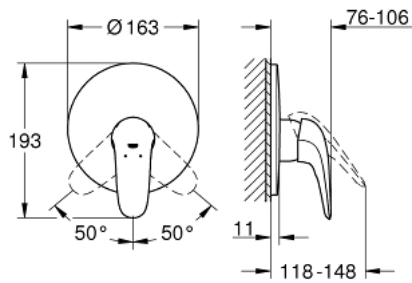

29 098 003 EUROSTYLE SOLID SINGLE-LEVER SHOWER MIXER

PRODUCT DESCRIPTION

- final installation set for
- 35 501 000
- without concealed body
- solid metal lever
- **GROHE StarLight** chrome finish
- **GROHE QuickFix** covered fixation
- escutcheon- and shaft-sealing
- metal wall escutcheon

29 098 003 EUROSTYLE SOLID SINGLE-LEVER SHOWER MIXER

UNITS PER PACKAGE

1: Solid metal lever (Order-nr. 46954000)

2: Escutcheon (Order-nr. 46904000)

3: Temperature limiter (Order-nr. 46308000)*

4: Extension set (Order-nr. 46191000)*