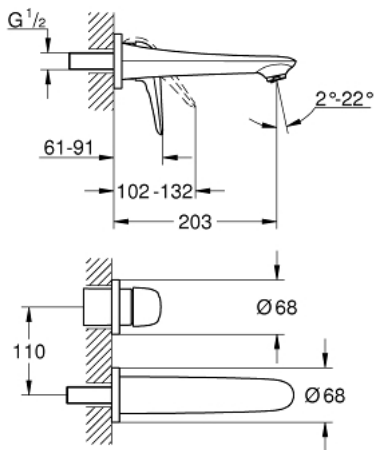

29 097 LS3 EUROSTYLE SOLID 2-HOLE BASIN MIXER M-SIZE

PRODUCT DESCRIPTION

- wall mounted
- without concealed body
- final installation set for
- 23 571 000
- metal escutcheon
- solid metal lever
- **GROHE StarLight** chrome finish
- GROHE AquaGuide adjustable mousseur
- centre distance 110 mm
- projection 203 mm

29 097 LS3 EUROSTYLE SOLID 2-HOLE BASIN MIXER M-SIZE

SPARE PARTS

- 1: Solid metal lever (Order-nr. 46955LS0)
 - 2: Flow straightener (Order-nr. 46837000)
 - 3: Extension (Order-nr. 46943000)*
- * Optional accessories