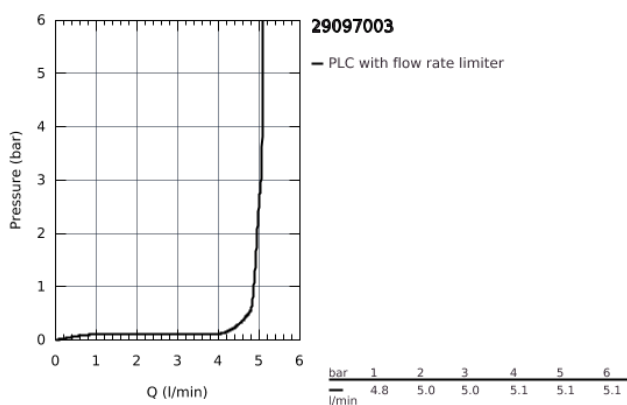

29 097 003 EUROSTYLE SOLID 2-HOLE BASIN MIXER M-SIZE

PRODUCT DESCRIPTION

- wall mounted
- **without concealed body**
- set for final installation for
- 23 571 000
- metal escutcheon
- solid metal lever
- **GROHE StarLight** chrome finish
- **GROHE AquaGuide** adjustable mousseur
- centre distance 110 mm
- projection 203 mm

29 097 003 **EUROSTYLE SOLID 2-HOLE BASIN MIXER**
M-SIZE

SPARE PARTS

- 1: Solid metal lever (Order-nr. 46955000)
 - 2: Flow straightener (Order-nr. 46837000)
 - 3: Flush pipe extension (Order-nr. 46943000)*
- * Optional accessories