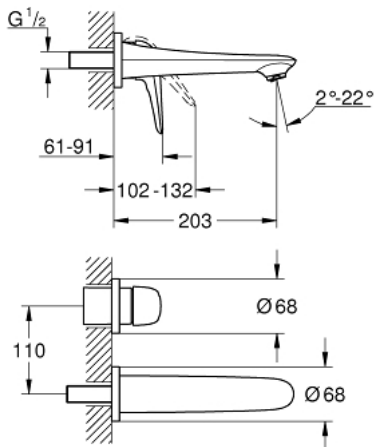

29 097 003 EUROSTYLE SOLID 2-HOLE BASIN MIXER M-SIZE

PRODUCT DESCRIPTION

- wall mounted
- **without concealed body**
- set for final installation for
- 23 571 000
- metal escutcheon
- solid metal lever
- **GROHE StarLight** chrome finish
- **GROHE AquaGuide** adjustable mousseur
- centre distance 110 mm
- projection 203 mm

29 097 003 **EUROSTYLE SOLID 2-HOLE BASIN MIXER**
M-SIZE

SPARE PARTS

- 1: Solid metal lever (Order-nr. 46955000)
 - 2: Flow straightener (Order-nr. 46837000)
 - 3: Flush pipe extension (Order-nr. 46943000)*
- * Optional accessories