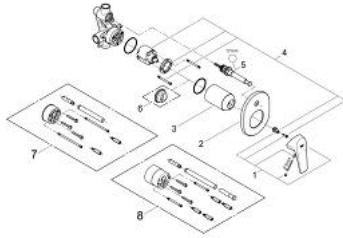

## 29 045 000 BAUFLOW SINGLE-LEVER BATH/SHOWER MIXER

### PRODUCT DESCRIPTION

- concealed installation
- consisting of:
  - set for final installation
  - concealed body (32 963 001)
  - metal lever
  - GROHE Longlife 46 mm ceramic cartridge
- **GROHE StarLight** chrome finish
- adjustable flow rate limiter
- adjustable minimum flow rate approx. 2.5 l/min
- automatic diverter: bath/shower
- escutcheon- and shaft-sealing
- optional temperature limiter

### SPARE PARTS

- 1: Lever (Order-nr. 46702000)
- 2: Escutcheon (Order-nr. 46772000)
- 3: Shield (Order-nr. 09038000)
- 4: Cartridge (Order-nr. 46048000)
- 5: Diverter (Order-nr. 46737000)
- 6: Temperature limiter (Order-nr. 46308000)\*
- 7: Extension set (Order-nr. 46191000)\*
- 8: Extension set (Order-nr. 46343000)\*