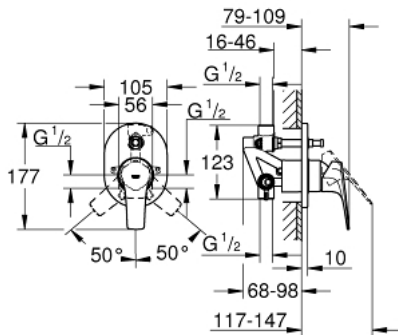

## 29 045 000 BAUFLOW SINGLE-LEVER BATH/SHOWER MIXER

### PRODUCT DESCRIPTION

- concealed installation
- consisting of:
  - set for final installation
  - concealed body (32 963 001)
  - metal lever
  - GROHE Longlife 46 mm ceramic cartridge
- **GROHE StarLight** chrome finish
- adjustable flow rate limiter
- adjustable minimum flow rate approx. 2.5 l/min
- automatic diverter: bath/shower
- escutcheon- and shaft-sealing
- optional temperature limiter

### SPARE PARTS

- 1: Lever (Order-nr. 46702000)
- 2: Escutcheon (Order-nr. 46772000)
- 3: Shield (Order-nr. 09038000)
- 4: Cartridge (Order-nr. 46048000)
- 5: Diverter (Order-nr. 46737000)
- 6: Temperature limiter (Order-nr. 46308000)\*
- 7: Extension set (Order-nr. 46191000)\*
- 8: Extension set (Order-nr. 46343000)\*