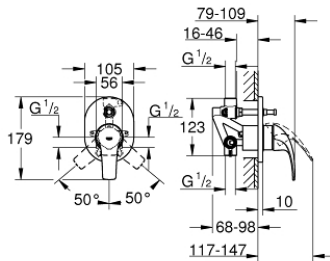

29 043 000 BAUCURVE SINGLE-LEVER BATH MIXER

PRODUCT DESCRIPTION

- concealed installation
- consisting of:
- set for final installation
- concealed body (32 963 001)
- metal lever
- GROHE Longlife 46 mm ceramic cartridge
- **GROHE StarLight** chrome finish
- adjustable flow rate limiter
- adjustable minimum flow rate approx. 2.5 l/min
- automatic diverter: bath/shower
- escutcheon- and shaft-sealing
- optional temperature limiter ref. no. 46 308

29 043 000 BAUCURVE SINGLE-LEVER BATH MIXER

SPARE PARTS

- 1: Lever (Order-nr. 46700000)
- 2: Escutcheon (Order-nr. 46772000)
- 3: Cap (Order-nr. 09038000)
- 4: Cartridge (Order-nr. 46048000)
- 5: Diverter (Order-nr. 46737000)
- 6: Temperature limiter (Order-nr. 46308000)*
- 7: Extension set (Order-nr. 46191000)*
- 8: Extension set (Order-nr. 46343000)*