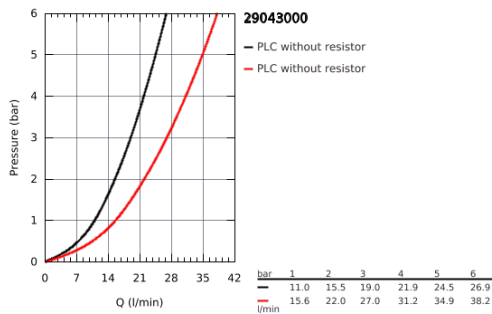

29 043 000 BAUCURVE SINGLE-LEVER BATH MIXER

PRODUCT DESCRIPTION

- concealed installation
- consisting of:
- set for final installation
- concealed body (32 963 001)
- metal lever
- GROHE Longlife 46 mm ceramic cartridge
- **GROHE StarLight** chrome finish
- adjustable flow rate limiter
- adjustable minimum flow rate approx. 2.5 l/min
- automatic diverter: bath/shower
- escutcheon- and shaft-sealing
- optional temperature limiter ref. no. 46 308

29 043 000 BAUCURVE SINGLE-LEVER BATH MIXER

SPARE PARTS

- 1: Lever (Order-nr. 46700000)
- 2: Escutcheon (Order-nr. 46772000)
- 3: Cap (Order-nr. 09038000)
- 4: Cartridge (Order-nr. 46048000)
- 5: Diverter (Order-nr. 46737000)
- 6: Temperature limiter (Order-nr. 46308000)*
- 7: Extension set (Order-nr. 46191000)*
- 8: Extension set (Order-nr. 46343000)*