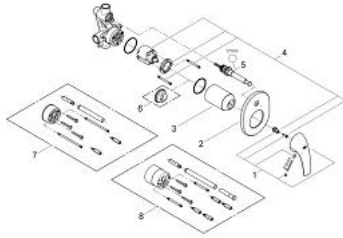

29 043 000 BAUCURVE SINGLE-LEVER BATH MIXER

PRODUCT DESCRIPTION

- concealed installation
- consisting of:
- set for final installation
- concealed body (32 963 001)
- metal lever
- GROHE Longlife 46 mm ceramic cartridge
- **GROHE StarLight** chrome finish
- adjustable flow rate limiter
- adjustable minimum flow rate approx. 2.5 l/min
- automatic diverter: bath/shower
- escutcheon- and shaft-sealing
- optional temperature limiter ref. no. 46 308

29 043 000 BAUCURVE SINGLE-LEVER BATH MIXER

SPARE PARTS

- 1: Lever (Order-nr. 46700000)
- 2: Escutcheon (Order-nr. 46772000)
- 3: Cap (Order-nr. 09038000)
- 4: Cartridge (Order-nr. 46048000)
- 5: Diverter (Order-nr. 46737000)
- 6: Temperature limiter (Order-nr. 46308000)*
- 7: Extension set (Order-nr. 46191000)*
- 8: Extension set (Order-nr. 46343000)*