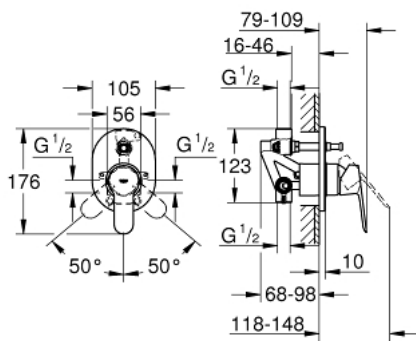

## 29 039 000 BAUEDGE SINGLE-LEVER BATH/SHOWER MIXER

### PRODUCT DESCRIPTION

- concealed installation
- consisting of:
  - set for final installation
  - concealed body (32 963 000)
  - metal lever
  - GROHE Longlife 46 mm ceramic cartridge
- **GROHE StarLight** chrome finish
- adjustable flow rate limiter
- automatic diverter: bath/shower
- escutcheon- and shaft-sealing
- optional temperature limiter

### SPARE PARTS

- 1: Lever (Order-nr. 46698000)
- 2: Escutcheon (Order-nr. 46772000)
- 3: Shield (Order-nr. 09038000)
- 4: Cartridge (Order-nr. 46048000)
- 5: Diverter (Order-nr. 46737000)
- 6: Temperature limiter (Order-nr. 46308000)\*
- 7: Extension set (Order-nr. 46191000)\*
- 8: Extension set (Order-nr. 46343000)\*