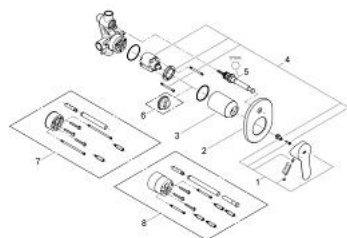

## 29 039 000 BAUEDGE SINGLE-LEVER BATH/SHOWER MIXER

### PRODUCT DESCRIPTION

- concealed installation
- consisting of:
  - set for final installation
  - concealed body (32 963 000)
  - metal lever
  - GROHE Longlife 46 mm ceramic cartridge
- **GROHE StarLight** chrome finish
- adjustable flow rate limiter
- automatic diverter: bath/shower
- escutcheon- and shaft-sealing
- optional temperature limiter

### SPARE PARTS

- 1: Lever (Order-nr. 46698000)
- 2: Escutcheon (Order-nr. 46772000)
- 3: Shield (Order-nr. 09038000)
- 4: Cartridge (Order-nr. 46048000)
- 5: Diverter (Order-nr. 46737000)
- 6: Temperature limiter (Order-nr. 46308000)\*
- 7: Extension set (Order-nr. 46191000)\*
- 8: Extension set (Order-nr. 46343000)\*