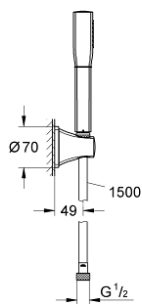

27 993 000 RAINSHOWER GRANDERA WALL HOLDER SET 1 SPRAY

PRODUCT DESCRIPTION

- consists of:
- Stick hand shower (26 037 000)
- Wall hand shower holder (27 969)
- Rotaflex shower hose 1500 mm (28 417 000)
- **GROHE EcoJoy** 7.6 l/min flow limiter
- **GROHE DreamSpray** perfect spray pattern
- **Inner WaterGuide** for a longer life
- **GROHE CoolTouch** no risk of scalding
- **GROHE StarLight** chrome finish
- **SpeedClean** anti-lime system
- suitable for instantaneous heater
- minimum pressure 1,0 bar

Pure Freude
an Wasser

27 993 000 **RAINSHOWER GRANDERA WALL HOLDER SET 1 SPRAY**

UNITS PER PACKAGE

1: Dirt strainer (Order-nr. 0700200M)