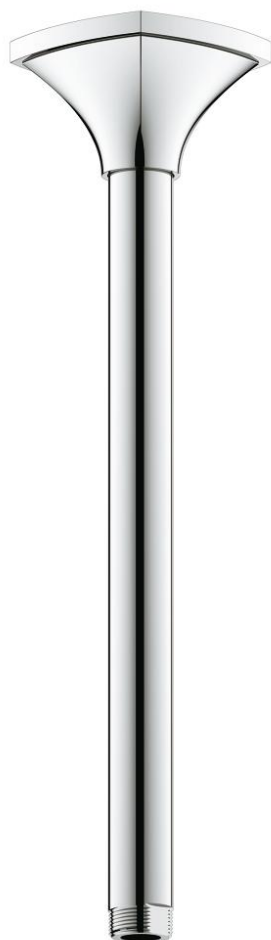

27 982 000 **RAINSHOWER GRANDERA SHOWER CEILING ARM 292 MM**

PRODUCT DESCRIPTION

- material: metal
- connection thread 1/2"
- Grandera escutcheon
- **GROHE StarLight** chrome finish
- suitable for all Grandera head showers