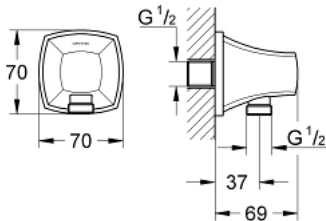

27 970 000 **GRANDERA SHOWER OUTLET ELBOW, 1/2"**

**PRODUCT DESCRIPTION**

- material: metal
- male thread
- protected against backflow
- **GROHE StarLight** chrome finish

27 970 000 **GRANDERA SHOWER OUTLET ELBOW, 1/2"**

**SPARE PARTS**

1: Non-return valve (Order-nr. 08565000)