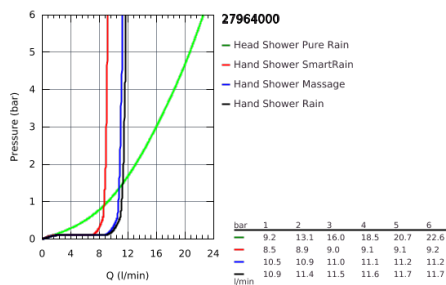

## 27 964 000 EUPHORIA SHOWER SYSTEM SHOWER SYSTEM WITH THERMOSTAT FOR WALL MOUNTING

### PRODUCT DESCRIPTION

- horizontal swivable 450 mm projection shower arm
- **exposed thermostatic shower** with Aquadimmer function
- allows change between:
  - metal head shower Rainshower Cosmopolitan 210 (28 368 000)
  - Rain spray pattern
  - with ball joint
  - rotation angle  $\pm 15^\circ$
  - hand shower Euphoria 110 Massage (27 221 000)
- adjustable height via gliding element
- Silverflex shower hose 1750 mm (28 388 000)
- **GROHE TurboStat** compact cartridge with wax thermoelement
- **GROHE SafeStop** safety button at 38°C ( calibration required )
- **GROHE SafeStop Plus** optional temperature limiter at 43°C included
- **GROHE DreamSpray** perfect spray pattern
- **GROHE StarLight** chrome finish
- **SpeedClean** anti-limescale system
- **Inner WaterGuide** for a longer life
- **Twistfree** preventing the hose from twisting
- **GROHE MetalGrip** ergonomically shaped metal handles
- minimum flow rate 7 l/min.
- optional upgrade: **GROHE EasyReach** tray (26 362)