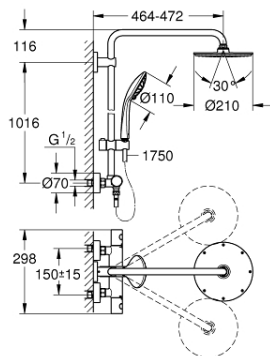

## 27 964 000 EUPHORIA SHOWER SYSTEM SHOWER SYSTEM WITH THERMOSTAT FOR WALL MOUNTING

### PRODUCT DESCRIPTION

- horizontal swivable 450 mm projection shower arm
- **exposed thermostatic shower** with Aquadimmer function
- allows change between:
  - metal head shower Rainshower Cosmopolitan 210 (28 368 000)
  - Rain spray pattern
  - with ball joint
  - rotation angle  $\pm 15^\circ$
  - hand shower Euphoria 110 Massage (27 221 000)
- adjustable height via gliding element
- Silverflex shower hose 1750 mm (28 388 000)
- **GROHE TurboStat** compact cartridge with wax thermoelement
- **GROHE SafeStop** safety button at 38°C ( calibration required )
- **GROHE SafeStop Plus** optional temperature limiter at 43°C included
- **GROHE DreamSpray** perfect spray pattern
- **GROHE StarLight** chrome finish
- **SpeedClean** anti-limescale system
- **Inner WaterGuide** for a longer life
- **Twistfree** preventing the hose from twisting
- **GROHE MetalGrip** ergonomically shaped metal handles
- minimum flow rate 7 l/min.
- optional upgrade: **GROHE EasyReach** tray (26 362)