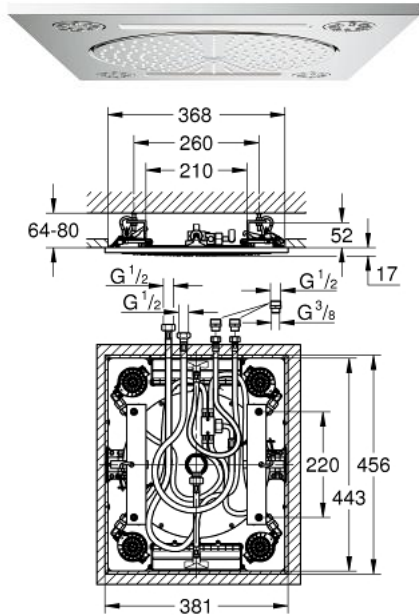

27 939 001 RAINSHOWER F-SERIES CEILING SHOWER 3 SPRAYS

PRODUCT DESCRIPTION

- Rain, Bokoma Spray, Waterfall and combinations
- 381 mm (width) x 17 mm (height) x 456 mm (depth)
- material: metal
- **GROHE DreamSpray** perfect spray pattern
- **GROHE StarLight** chrome finish
- **GROHE XL Waterfall** extra wide waterfall spray
- **SpeedClean** anti-lime system
- flow of single spray at 3 bar:
 - 1 x Rain spray 300 mm: approx. 20 l/min
 - 2 x XL Waterfall: 1 x Waterfall 20 l, 2 x Waterfall 32 l/min
 - 4 x Bokoma Spray with adjustment angle 20°: 20 l/min
- head shower has to be controlled by 4 outlets

27 939 001 RAINSHOWER F-SERIES CEILING SHOWER 3 SPRAYS

SPARE PARTS

- 1: Dirt strainer (Order-nr. 48007000)
- 2: Dirt strainer (Order-nr. 47135000)
- 3: Spray face (Order-nr. 48348000)