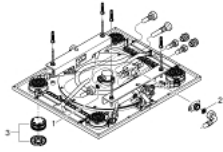

27 939 001 RAINSHOWER F-SERIES CEILING SHOWER 3 SPRAYS

PRODUCT DESCRIPTION

- Rain, Bokoma Spray, Waterfall and combinations
- 381 mm (width) x 17 mm (height) x 456 mm (depth)
- material: metal
- **GROHE DreamSpray** perfect spray pattern
- **GROHE StarLight** chrome finish
- **GROHE XL Waterfall** extra wide waterfall spray
- **SpeedClean** anti-lime system
- flow of single spray at 3 bar:
 - 1 x Rain spray 300 mm: approx. 20 l/min
 - 2 x XL Waterfall: 1 x Waterfall 20 l, 2 x Waterfall 32 l/min
 - 4 x Bokoma Spray with adjustment angle 20°: 20 l/min
- head shower has to be controlled by 4 outlets

27 939 001 RAINSHOWER F-SERIES CEILING SHOWER 3 SPRAYS

SPARE PARTS

- 1: Dirt strainer (Order-nr. 48007000)
- 2: Dirt strainer (Order-nr. 47135000)
- 3: Spray face (Order-nr. 48348000)