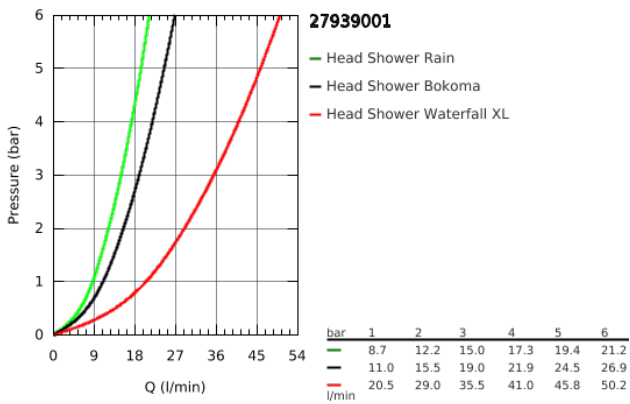

27 939 001 RAINSHOWER F-SERIES CEILING SHOWER 3 SPRAYS

PRODUCT DESCRIPTION

- Rain, Bokoma Spray, Waterfall and combinations
- 381 mm (width) x 17 mm (height) x 456 mm (depth)
- material: metal
- **GROHE DreamSpray** perfect spray pattern
- **GROHE StarLight** chrome finish
- **GROHE XL Waterfall** extra wide waterfall spray
- **SpeedClean** anti-lime system
- flow of single spray at 3 bar:
 - 1 x Rain spray 300 mm: approx. 20 l/min
 - 2 x XL Waterfall: 1 x Waterfall 20 l, 2 x Waterfall 32 l/min
 - 4 x Bokoma Spray with adjustment angle 20°: 20 l/min
- head shower has to be controlled by 4 outlets