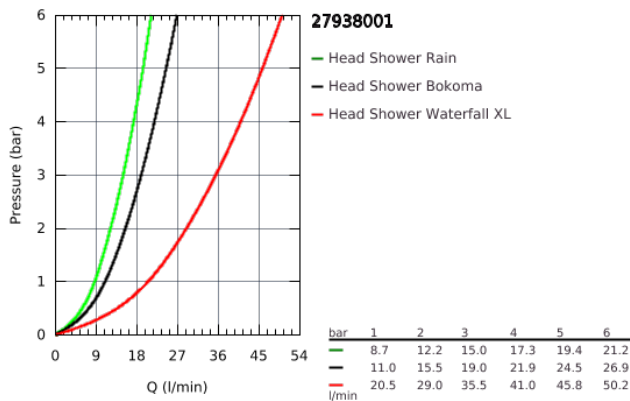

27 938 001 RAINSHOWER® F-SERIES HEAD SHOWER 3 SPRAYS

PRODUCT DESCRIPTION

- Rain, Bokoma Spray, Waterfall and combinations
- 381 mm (width) x 60 mm (height) x 677 mm (depth)
- material: metal
- **GROHE DreamSpray** perfect spray pattern
- **GROHE StarLight** chrome finish
- **GROHE XL Waterfall** extra wide waterfall spray
- **SpeedClean** anti-limescale system
- flow of single spray at 3 bar:
- 1 x Rain spray 300 mm: ca. 20 l/min
- 2 x XL Waterfall: 1 Waterfall: 20 l, 2 Waterfall: 32 l/min
- 4 x Bokoma Spray with adjustment angle 20°: 20 l/min
- **Requires Rough-in (26 042) - to be ordered separately**
-
- head shower has to be controlled by 4 outlets