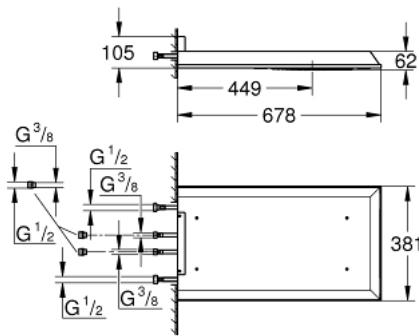

27 938 001 RAINSHOWER® F-SERIES HEAD SHOWER 3 SPRAYS

PRODUCT DESCRIPTION

- Rain, Bokoma Spray, Waterfall and combinations
- 381 mm (width) x 60 mm (height) x 677 mm (depth)
- material: metal
- **GROHE DreamSpray** perfect spray pattern
- **GROHE StarLight** chrome finish
- **GROHE XL Waterfall** extra wide waterfall spray
- **SpeedClean** anti-limescale system
- flow of single spray at 3 bar:
- 1 x Rain spray 300 mm: ca. 20 l/min
- 2 x XL Waterfall: 1 Waterfall: 20 l, 2 Waterfall: 32 l/min
- 4 x Bokoma Spray with adjustment angle 20°: 20 l/min
- **Requires Rough-in (26 042) - to be ordered separately**
-
- head shower has to be controlled by 4 outlets

27 938 001 RAINSHOWER® F-SERIES HEAD SHOWER 3 SPRAYS

SPARE PARTS, March 2012 – now

1: Strainer (Order-nr. 48007000)

2: Strainer (Order-nr. 47135000)

3: Spray face (Order-nr. 48348000)