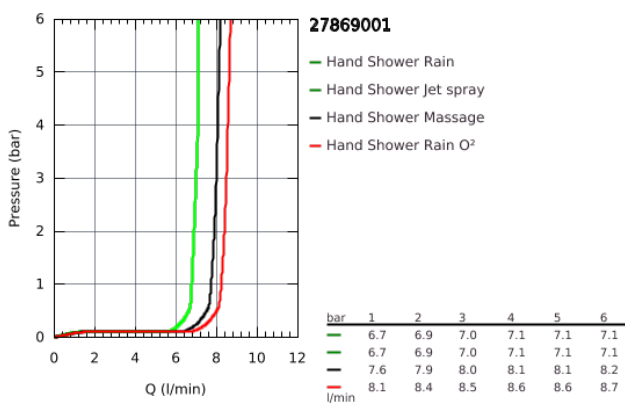

## 27 869 001 NEW TEMPESTA COSMOPOLITAN HEAD SHOWER 4 SPRAYS

### PRODUCT DESCRIPTION

- GROHE Rain O<sup>2</sup>, Rain, Massage, Jet
- Ball joint +/- 15° rotatable
- shower arm with connection thread 1/2"
- escutcheon
- **GROHE EcoJoy** 9,5 l/min flow limiter
- **GROHE DreamSpray** perfect spray pattern
- **GROHE StarLight** chrome finish
- **SpeedClean** anti-limescale system
- **Inner WaterGuide** for a longer life
- **suitable for instantaneous heater**