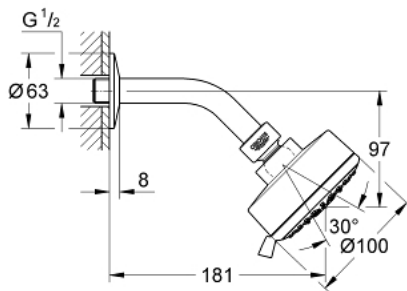

## 27 869 001 NEW TEMPESTA COSMOPOLITAN HEAD SHOWER 4 SPRAYS

### PRODUCT DESCRIPTION

- GROHE Rain O<sup>2</sup>, Rain, Massage, Jet
- Ball joint +/- 15° rotatable
- shower arm with connection thread 1/2"
- escutcheon
- **GROHE EcoJoy** 9,5 l/min flow limiter
- **GROHE DreamSpray** perfect spray pattern
- **GROHE StarLight** chrome finish
- **SpeedClean** anti-limescale system
- **Inner WaterGuide** for a longer life
- **suitable for instantaneous heater**