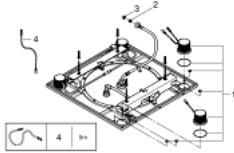

27 865 000 F-DIGITAL DELUXE CEILING SHOWER WITH LIGHT, 1 SPRAY

PRODUCT DESCRIPTION

- Rain
- 508 x 508 x 59 mm
- material: metal
- full spectrum LED: soft light with changing rainbow colours
- individually adjustable: permanent lighting with colour selection
- power supply for light 12 V DC
- CE approved
- **GROHE DreamSpray** perfect spray pattern
- **GROHE StarLight** chrome finish
- **SpeedClean** anti-lime system
- suitable for instantaneous heater
- **requires** rough-in set (29 069 000), F-digital Deluxe base unit box (36 397 000), Bluetooth unit (36 371 000) and various cable connections, all to be ordered separately due to installation situation.
- this product contains built-in LED lamps, which cannot be changed: energy efficiency class: A+
- For detailed planning and product information please contact your local GROHE Customer Service.

27 865 000 F-DIGITAL DELUXE CEILING SHOWER WITH LIGHT, 1 SPRAY

SPARE PARTS

- 1: Spare part LED set (Order-nr. 40666000)
- 2: Dirt strainer (Order-nr. 0676800M)
- 3: Fibre seal dia. \emptyset 18,5 x \emptyset 12 x 2 (Order-nr. 0138900M)
- 4: Cable extension light set, 5 m (Order-nr. 47867000)*