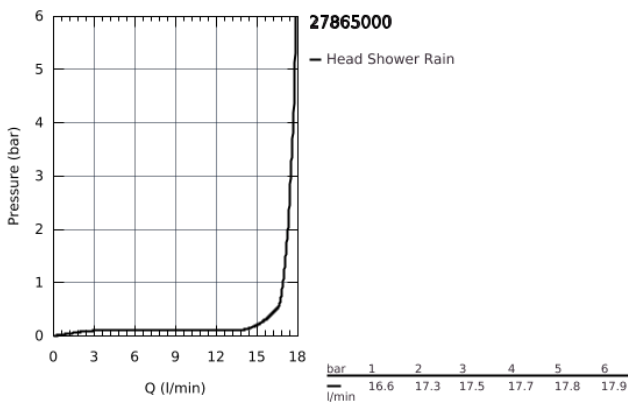

27 865 000 F-DIGITAL DELUXE CEILING SHOWER WITH LIGHT, 1 SPRAY

PRODUCT DESCRIPTION

- Rain
- 508 x 508 x 59 mm
- material: metal
- full spectrum LED: soft light with changing rainbow colours
- individually adjustable: permanent lighting with colour selection
- power supply for light 12 V DC
- CE approved
- **GROHE DreamSpray** perfect spray pattern
- **GROHE StarLight** chrome finish
- **SpeedClean** anti-lime system
- suitable for instantaneous heater
- **requires** rough-in set (29 069 000), F-digital Deluxe base unit box (36 397 000), Bluetooth unit (36 371 000) and various cable connections, all to be ordered separately due to installation situation.
- this product contains built-in LED lamps, which cannot be changed: energy efficiency class: A+
- For detailed planning and product information please contact your local GROHE Customer Service.

27 865 000 F-DIGITAL DELUXE CEILING SHOWER WITH LIGHT, 1 SPRAY

SPARE PARTS

- 1: Spare part LED set (Order-nr. 40666000)
- 2: Dirt strainer (Order-nr. 0676800M)
- 3: Fibre seal dia. \emptyset 18,5 x \emptyset 12 x 2 (Order-nr. 0138900M)
- 4: Cable extension light set, 5 m (Order-nr. 47867000)*