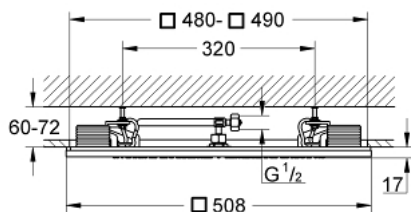

27 865 000 F-DIGITAL DELUXE CEILING SHOWER WITH LIGHT, 1 SPRAY

PRODUCT DESCRIPTION

- Rain
- 508 x 508 x 59 mm
- material: metal
- full spectrum LED: soft light with changing rainbow colours
- individually adjustable: permanent lighting with colour selection
- power supply for light 12 V DC
- CE approved
- **GROHE DreamSpray** perfect spray pattern
- **GROHE StarLight** chrome finish
- **SpeedClean** anti-lime system
- suitable for instantaneous heater
- **requires** rough-in set (29 069 000), F-digital Deluxe base unit box (36 397 000), Bluetooth unit (36 371 000) and various cable connections, all to be ordered separately due to installation situation.
- this product contains built-in LED lamps, which cannot be changed: energy efficiency class: A+
- For detailed planning and product information please contact your local GROHE Customer Service.

27 865 000 F-DIGITAL DELUXE CEILING SHOWER WITH LIGHT, 1 SPRAY

SPARE PARTS

- 1: Spare part LED set (Order-nr. 40666000)
- 2: Dirt strainer (Order-nr. 0676800M)
- 3: Fibre seal dia. \emptyset 18,5 x \emptyset 12 x 2 (Order-nr. 0138900M)
- 4: Cable extension light set, 5 m (Order-nr. 47867000)*