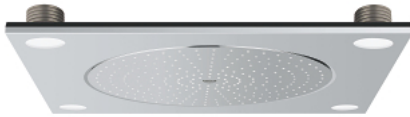

27 865 000 F-DIGITAL DELUXE CEILING SHOWER WITH LIGHT, 1 SPRAY

PRODUCT DESCRIPTION

- Rain
- 508 x 508 x 59 mm
- material: metal
- full spectrum LED: soft light with changing rainbow colours
- individually adjustable: permanent lighting with colour selection
- power supply for light 12 V DC
- CE approved
- **GROHE DreamSpray** perfect spray pattern
- **GROHE StarLight** chrome finish
- **SpeedClean** anti-lime system
- suitable for instantaneous heater
- **requires** rough-in set (29 069 000), F-digital Deluxe base unit box (36 397 000), Bluetooth unit (36 371 000) and various cable connections, all to be ordered separately due to installation situation.
- this product contains built-in LED lamps, which cannot be changed: energy efficiency class: A+
- For detailed planning and product information please contact your local GROHE Customer Service.

27 865 000 F-DIGITAL DELUXE CEILING SHOWER WITH LIGHT, 1 SPRAY

SPARE PARTS

- 1: Spare part LED set (Order-nr. 40666000)
- 2: Dirt strainer (Order-nr. 0676800M)
- 3: Fibre seal dia. \emptyset 18,5 x \emptyset 12 x 2 (Order-nr. 0138900M)
- 4: Cable extension light set, 5 m (Order-nr. 47867000)*