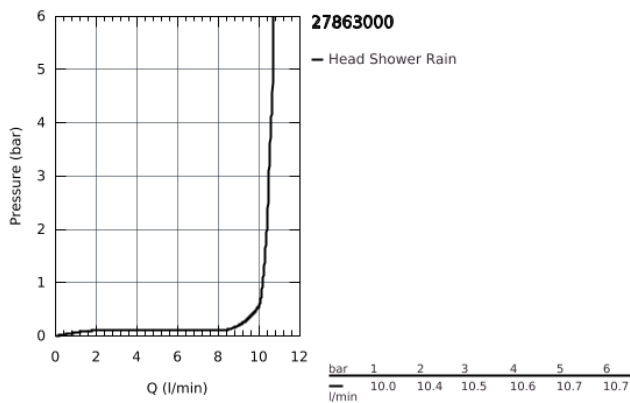

27 863 000 RAINSHOWER ALLURE CEILING SHOWER 1 SPRAY

PRODUCT DESCRIPTION

- Rain
- 230 x 230 mm
- material: metal
- connection thread 1/2"
- **GROHE DreamSpray** perfect spray pattern
- **GROHE StarLight** chrome finish
- **SpeedClean** anti-limescale system

27 863 000 **RAINSHOWER ALLURE CEILING SHOWER 1 SPRAY**

SPARE PARTS

1: Inlet valve assembly (Order-nr. 48471000)

2: Fibre seal dia. \varnothing 18,5 x \varnothing 12 x 2 (Order-nr. 0138900M)