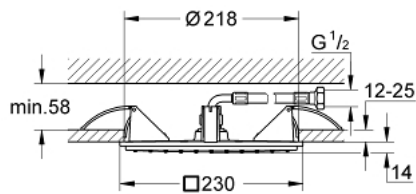

27 863 000 RAINSHOWER ALLURE CEILING SHOWER 1 SPRAY

PRODUCT DESCRIPTION

- Rain
- 230 x 230 mm
- material: metal
- connection thread 1/2"
- **GROHE DreamSpray** perfect spray pattern
- **GROHE StarLight** chrome finish
- **SpeedClean** anti-limescale system

27 863 000 **RAINSHOWER ALLURE CEILING SHOWER 1 SPRAY**

SPARE PARTS

1: Inlet valve assembly (Order-nr. 48471000)

2: Fibre seal dia. \varnothing 18,5 x \varnothing 12 x 2 (Order-nr. 0138900M)