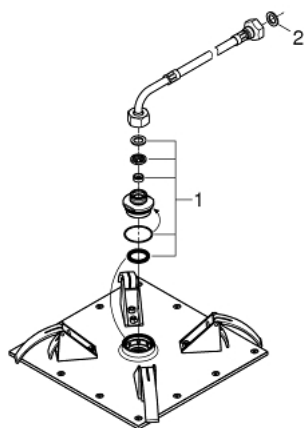

27 863 000 RAINSHOWER ALLURE CEILING SHOWER 1 SPRAY

PRODUCT DESCRIPTION

- Rain
- 230 x 230 mm
- material: metal
- connection thread 1/2"
- **GROHE DreamSpray** perfect spray pattern
- **GROHE StarLight** chrome finish
- **SpeedClean** anti-limescale system

27 863 000 **RAINSHOWER ALLURE CEILING SHOWER 1 SPRAY**

SPARE PARTS

1: Inlet valve assembly (Order-nr. 48471000)

2: Fibre seal dia. \varnothing 18,5 x \varnothing 12 x 2 (Order-nr. 0138900M)