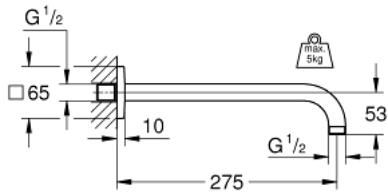

27 488 000 RAINSHOWER SHOWER ARM 275 MM

PRODUCT DESCRIPTION

- material: metal
- connection thread 1/2"
- with square escutcheon
- can be used for all Rainshower head showers except Rainshower 400 mm
- **GROHE StarLight** chrome finish

27 488 000 **RAINSHOWER SHOWER ARM 275 MM**

SPARE PARTS

1: Escutcheon (Order-nr. 48118000)