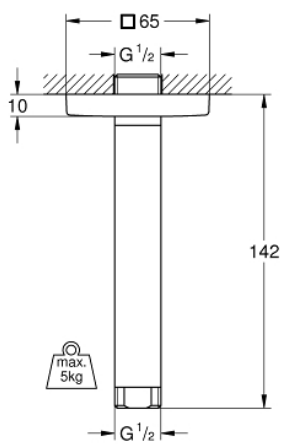

27 485 000 RAINSHOWER SHOWER ARM CEILING 142 MM

PRODUCT DESCRIPTION

- material: metal
- connection thread 1/2"
- with square escutcheon
- can be used for all Rainshower head showers
- **GROHE StarLight** chrome finish

27 485 000 **RAINSHOWER SHOWER ARM CEILING 142 MM**

SPARE PARTS

1: Escutcheon (Order-nr. 48118000)