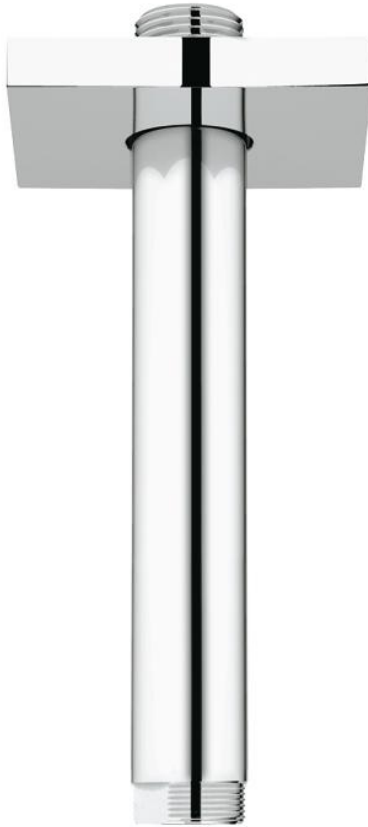

27 485 000 RAINSHOWER SHOWER ARM CEILING 142 MM

PRODUCT DESCRIPTION

- material: metal
- connection thread 1/2"
- with square escutcheon
- can be used for all Rainshower head showers
- **GROHE StarLight** chrome finish

27 485 000 **RAINSHOWER SHOWER ARM CEILING 142 MM**

SPARE PARTS

1: Escutcheon (Order-nr. 48118000)