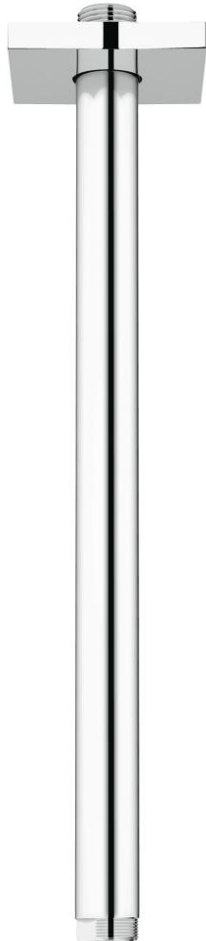

27 484 000 RAINSHOWER SHOWER CEILING ARM 292 MM

PRODUCT DESCRIPTION

- material: metal
- connection thread 1/2"
- with square escutcheon
- can be used for all Rainshower head showers
- **GROHE StarLight** chrome finish

27 484 000 **RAINSHOWER SHOWER CEILING ARM 292 MM**

SPARE PARTS

1: Escutcheon (Order-nr. 48118000)