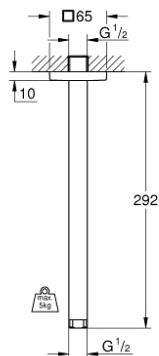

27 484 000 RAINSHOWER SHOWER CEILING ARM 292 MM

PRODUCT DESCRIPTION

- material: metal
- connection thread 1/2"
- with square escutcheon
- can be used for all Rainshower head showers
- **GROHE StarLight** chrome finish

27 484 000 **RAINSHOWER SHOWER CEILING ARM 292 MM**

SPARE PARTS

1: Escutcheon (Order-nr. 48118000)