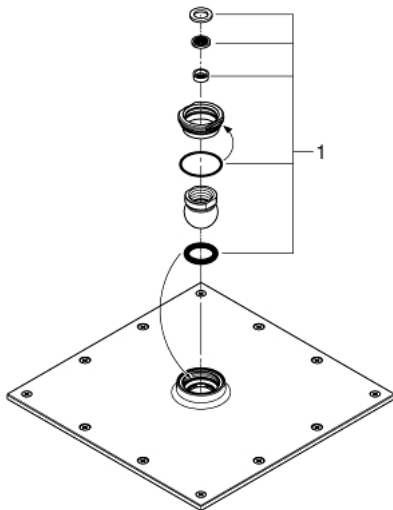

27 479 000 RAINSHOWER ALLURE HEAD SHOWER 1 SPRAY

PRODUCT DESCRIPTION

- Rain
- 230 x 230 mm
- material: metal
- ball joint with turning angle $\pm 15^\circ$
- connection thread 1/2"
- **GROHE DreamSpray** perfect spray pattern
- **GROHE StarLight** chrome finish
- **SpeedClean** anti-limescale system

27 479 000 **RAINSHOWER ALLURE HEAD SHOWER 1 SPRAY**

SPARE PARTS

1: Inlet valve assembly (Order-nr. 45933000)