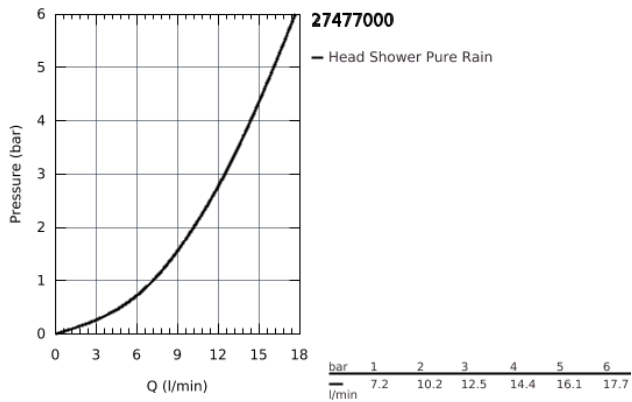

## 27 477 000 HEAD SHOWERS HEAD SHOWER 1 SPRAY

### PRODUCT DESCRIPTION

- Rain
- Ø 310 mm
- material: metal
- ball joint with turning angle  $20^\circ \pm 20^\circ$
- connection thread  $1/2"$
- **GROHE DreamSpray** perfect spray pattern
- **GROHE StarLight** chrome finish
- **SpeedClean** anti-limescale system

27 477 000 **HEAD SHOWERS HEAD SHOWER 1 SPRAY**

**SPARE PARTS**, January 2010 – now

1: Inlet valve assembly (Order-nr. 45933000)