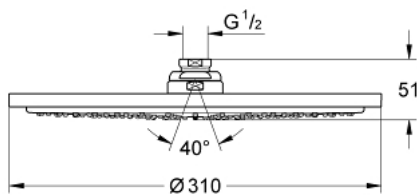

### PRODUCT DESCRIPTION

- Rain
- Ø 310 mm
- material: metal
- ball joint with turning angle  $20^\circ \pm 20^\circ$
- connection thread  $1/2"$
- **GROHE DreamSpray** perfect spray pattern
- **GROHE StarLight** chrome finish
- **SpeedClean** anti-limescale system

27 477 000 **HEAD SHOWERS HEAD SHOWER 1 SPRAY**

**SPARE PARTS**, January 2010 – now

1: Inlet valve assembly (Order-nr. 45933000)