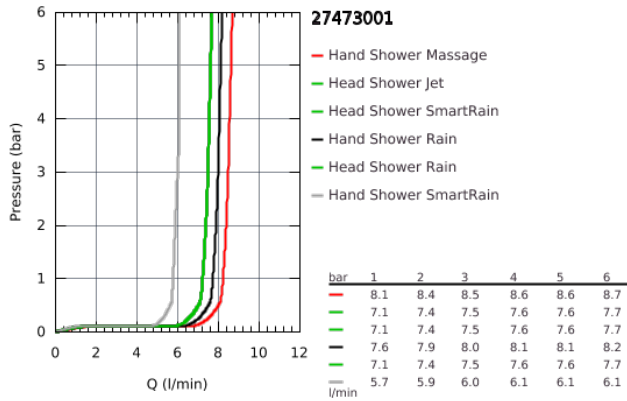

27 473 001 EUPHORIA SHOWER SYSTEM SHOWER SYSTEM WITH SINGLE LEVER FOR WALL MOUNTING