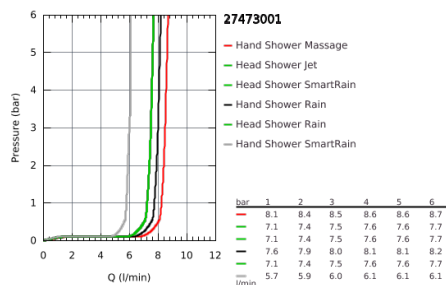

## 27 473 001 EUPHORIA SHOWER SYSTEM SHOWER SYSTEM WITH SINGLE LEVER FOR WALL MOUNTING

### PRODUCT DESCRIPTION

- Consisting of:
  - horizontal swivable 450 mm projection shower arm
  - exposed single-lever shower mixer with diverter
- allows change between:
  - head shower Euphoria 260 (26 457)
  - 3 spray patterns:
    - Rain, SmartRain, Jet
  - with ball joint
  - rotation angle  $\pm 15^\circ$
- hand shower Euphoria 110 Massage (27 239 000)
  - 3 spray patterns:
    - Rain, SmartRain, Massage
  - adjustable height via gliding element
- Silverflex shower hose 1750 mm (28 388 000)
- **GROHE EcoJoy** 9.5 l/min flow limiter
- **GROHE SilkMove** 46 mm ceramic cartridge
- **GROHE DreamSpray** perfect spray pattern
- **GROHE StarLight** chrome finish
- **GROHE SprayDimmer** (Stepless flow rate reduction)
- **SpeedClean** anti-limescale system
- **Inner WaterGuide** for a longer life
- **Twistfree** preventing the hose from twisting
- suitable for instantaneous heaters from 18 kW/h
- minimum flow rate 7 l/min.