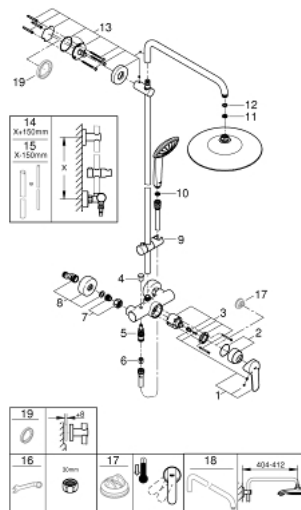

### PRODUCT DESCRIPTION

- Consisting of:
  - horizontal swivable 450 mm projection shower arm
  - exposed single-lever shower mixer with diverter
- allows change between:
  - head shower Euphoria 260 (26 457)
  - 3 spray patterns:
    - Rain, SmartRain, Jet
  - with ball joint
  - rotation angle  $\pm 15^\circ$
- hand shower Euphoria 110 Massage (27 239 000)
  - 3 spray patterns:
    - Rain, SmartRain, Massage
  - adjustable height via gliding element
- Silverflex shower hose 1750 mm (28 388 000)
- **GROHE EcoJoy** 9.5 l/min flow limiter
- **GROHE SilkMove** 46 mm ceramic cartridge
- **GROHE DreamSpray** perfect spray pattern
- **GROHE StarLight** chrome finish
- **GROHE SprayDimmer** (Stepless flow rate reduction)
- **SpeedClean** anti-limescale system
- **Inner WaterGuide** for a longer life
- **Twistfree** preventing the hose from twisting
- suitable for instantaneous heaters from 18 kW/h
- minimum flow rate 7 l/min.

## 27 473 001 EUPHORIA SHOWER SYSTEM SHOWER SYSTEM WITH SINGLE LEVER FOR WALL MOUNTING

### SPARE PARTS, October 2016 – now

- 1: Lever (Order-nr. 46726000)
  - 2: Shield for cross handle (Order-nr. 46025000)
  - 3: Cartridge (Order-nr. 46048000)
  - 4: Diverter knob (Order-nr. 65648000)
  - 5: Diverter (Order-nr. 65655000)
  - 6: Non-return valve (Order-nr. 08565000)
  - 7: Screw joint (Order-nr. 45044000)
  - 8: S-union (Order-nr. 12662000)
  - 9: Sliding piece (Order-nr. 12140000)
  - 10: Strainer (Order-nr. 0700200M)
  - 11: Strainer (Order-nr. 48007000)
  - 12: Fibre seal dia. Ø 18,5 x Ø 12 x 2 (Order-nr. 0138900M)
  - 13: Outlet shower holder (Order-nr. 48279000)
  - 14: Shower system pipe for retrofitting (Order-nr. 48053000)\*
  - 15: Shower system pipe for retrofitting (Order-nr. 48054000)\*
  - 16: Special Spanner (Order-nr. 19377000)\*
  - 17: Temperature limiter (Order-nr. 46375000)\*
  - 18: Shower arm for shower systems (Order-nr. 14047000)\*
- \* Optional accessories