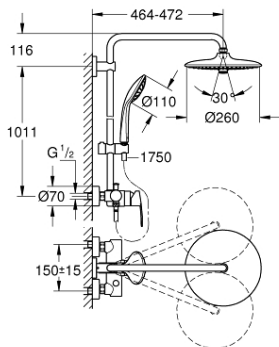

## 27 473 001 EUPHORIA SHOWER SYSTEM SHOWER SYSTEM WITH SINGLE LEVER FOR WALL MOUNTING

### PRODUCT DESCRIPTION

- Consisting of:
  - horizontal swivable 450 mm projection shower arm
  - exposed single-lever shower mixer with diverter
- allows change between:
  - head shower Euphoria 260 (26 457)
  - 3 spray patterns:
    - Rain, SmartRain, Jet
  - with ball joint
  - rotation angle  $\pm 15^\circ$
- hand shower Euphoria 110 Massage (27 239 000)
  - 3 spray patterns:
    - Rain, SmartRain, Massage
  - adjustable height via gliding element
- Silverflex shower hose 1750 mm (28 388 000)
- **GROHE EcoJoy** 9.5 l/min flow limiter
- **GROHE SilkMove** 46 mm ceramic cartridge
- **GROHE DreamSpray** perfect spray pattern
- **GROHE StarLight** chrome finish
- **GROHE SprayDimmer** (Stepless flow rate reduction)
- **SpeedClean** anti-limescale system
- **Inner WaterGuide** for a longer life
- **Twistfree** preventing the hose from twisting
- suitable for instantaneous heaters from 18 kW/h
- minimum flow rate 7 l/min.

### SPARE PARTS, October 2016 – now

- 1: Lever (Order-nr. 46726000)
  - 2: Shield for cross handle (Order-nr. 46025000)
  - 3: Cartridge (Order-nr. 46048000)
  - 4: Diverter knob (Order-nr. 65648000)
  - 5: Diverter (Order-nr. 65655000)
  - 6: Non-return valve (Order-nr. 08565000)
  - 7: Screw joint (Order-nr. 45044000)
  - 8: S-union (Order-nr. 12662000)
  - 9: Sliding piece (Order-nr. 12140000)
  - 10: Strainer (Order-nr. 0700200M)
  - 11: Strainer (Order-nr. 48007000)
  - 12: Fibre seal dia. Ø 18,5 x Ø 12 x 2 (Order-nr. 0138900M)
  - 13: Outlet shower holder (Order-nr. 48279000)
  - 14: Shower system pipe for retrofitting (Order-nr. 48053000)\*
  - 15: Shower system pipe for retrofitting (Order-nr. 48054000)\*
  - 16: Special Spanner (Order-nr. 19377000)\*
  - 17: Temperature limiter (Order-nr. 46375000)\*
  - 18: Shower arm for shower systems (Order-nr. 14047000)\*
- \* Optional accessories