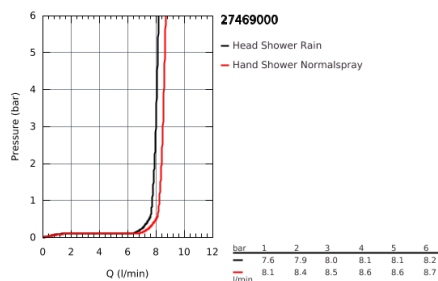

27 469 000 RAINSHOWER SYSTEM SHOWER SYSTEM WITH THERMOSTAT FOR WALL MOUNTING

PRODUCT DESCRIPTION

- horizontal swivable 450 mm projection shower arm
- **exposed thermostatic shower** with Aquadimmer function
- allows change between:
 - head shower Rainshower F-Series 254 (27 285 000)
 - material: metal
 - with ball joint
 - rotation angle $\pm 20^\circ$
 - hand shower Sena (28 341 000)
 - adjustable height via gliding element (12 140 000)
 - metal shower hose 1750 mm
- **GROHE EcoJoy** 9.5 l/min flow limiter
- GROHE TurboStat
- **GROHE SafeStop** safety button at 38°C (calibration required)
- **GROHE SafeStop Plus** optional temperature limiter at 43°C included
- **GROHE CoolTouch**
- **GROHE DreamSpray** perfect flow
- **GROHE StarLight** chrome finish
- **SpeedClean** anti-limescale system
- **Inner WaterGuide** for a longer life