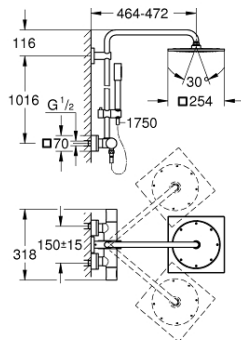

27 469 000 RAINSHOWER SYSTEM SHOWER SYSTEM WITH THERMOSTAT FOR WALL MOUNTING

PRODUCT DESCRIPTION

- horizontal swivable 450 mm projection shower arm
- **exposed thermostatic shower** with Aquadimmer function
- allows change between:
 - head shower Rainshower F-Series 254 (27 285 000)
 - material: metal
 - with ball joint
 - rotation angle $\pm 20^\circ$
 - hand shower Sena (28 341 000)
 - adjustable height via gliding element (12 140 000)
 - metal shower hose 1750 mm
- **GROHE EcoJoy** 9.5 l/min flow limiter
- GROHE TurboStat
- **GROHE SafeStop** safety button at 38°C (calibration required)
- **GROHE SafeStop Plus** optional temperature limiter at 43°C included
- **GROHE CoolTouch**
- **GROHE DreamSpray** perfect flow
- **GROHE StarLight** chrome finish
- **SpeedClean** anti-limescale system
- **Inner WaterGuide** for a longer life

27 469 000 RAINSHOWER SYSTEM SHOWER SYSTEM WITH THERMOSTAT FOR WALL MOUNTING

SPARE PARTS

- 1: Aquadimmer handle (Order-nr. 47804000)
 - 2: Temperature limiter (Order-nr. 47723000)
 - 3: Aquadimmer (Order-nr. 47364000)
 - 4: Water flow (Order-nr. 47887000)
 - 5: Temperature scale handle (Order-nr. 47811000)
 - 6: retaining ring (Order-nr. 47743000)
 - 7: Thermostatic compact cartridge 1/2" (Order-nr. 47439000)
 - 8: Non-return valve (Order-nr. 47189000)
 - 8.1: Filter (Order-nr. 0726400M)
 - 8.2: Non-return valve (Order-nr. 08565000)
 - 8.3: O-Ring Ø17 x Ø2 (Order-nr. 0305500M)
 - 9: S-union (Order-nr. 47824000)
 - 10: Non-return valve (Order-nr. 08565000)
 - 11: Sliding piece (Order-nr. 12140000)
 - 12: Strainer (Order-nr. 0700200M)
 - 13: Inlet valve assembly (Order-nr. 45933000)
 - 14: Spacer (Order-nr. 27617000)*
 - 15: Shower system pipe for retrofitting (Order-nr. 48053000)*
 - 16: Shower system pipe for retrofitting (Order-nr. 48054000)*
 - 17: Socket Spanner (Order-nr. 19332000)*
 - 18: GROHE TurboStat cartridge 1/2" (Order-nr. 47175000)*
 - 19: Special Spanner (Order-nr. 19377000)*
- * Optional accessories