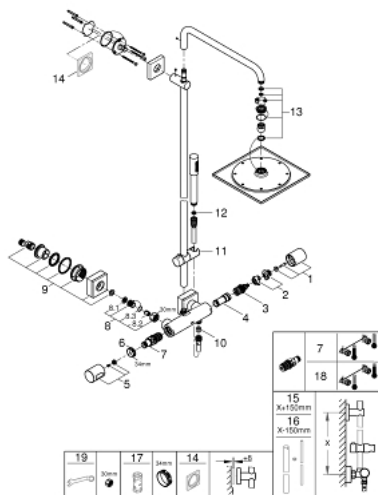

27 469 000 RAINSHOWER SYSTEM SHOWER SYSTEM WITH THERMOSTAT FOR WALL MOUNTING

PRODUCT DESCRIPTION

- horizontal swivable 450 mm projection shower arm
- **exposed thermostatic shower** with Aquadimmer function
- allows change between:
 - head shower Rainshower F-Series 254 (27 285 000)
 - material: metal
 - with ball joint
 - rotation angle $\pm 20^\circ$
 - hand shower Sena (28 341 000)
 - adjustable height via gliding element (12 140 000)
 - metal shower hose 1750 mm
- **GROHE EcoJoy** 9.5 l/min flow limiter
- GROHE TurboStat
- **GROHE SafeStop** safety button at 38°C (calibration required)
- **GROHE SafeStop Plus** optional temperature limiter at 43°C included
- **GROHE CoolTouch**
- **GROHE DreamSpray** perfect flow
- **GROHE StarLight** chrome finish
- **SpeedClean** anti-limescale system
- **Inner WaterGuide** for a longer life

27 469 000 RAINSHOWER SYSTEM SHOWER SYSTEM WITH THERMOSTAT FOR WALL MOUNTING

SPARE PARTS

- 1: Aquadimmer handle (Order-nr. 47804000)
 - 2: Temperature limiter (Order-nr. 47723000)
 - 3: Aquadimmer (Order-nr. 47364000)
 - 4: Water flow (Order-nr. 47887000)
 - 5: Temperature scale handle (Order-nr. 47811000)
 - 6: retaining ring (Order-nr. 47743000)
 - 7: Thermostatic compact cartridge 1/2" (Order-nr. 47439000)
 - 8: Non-return valve (Order-nr. 47189000)
 - 8.1: Filter (Order-nr. 0726400M)
 - 8.2: Non-return valve (Order-nr. 08565000)
 - 8.3: O-Ring Ø17 x Ø2 (Order-nr. 0305500M)
 - 9: S-union (Order-nr. 47824000)
 - 10: Non-return valve (Order-nr. 08565000)
 - 11: Sliding piece (Order-nr. 12140000)
 - 12: Strainer (Order-nr. 0700200M)
 - 13: Inlet valve assembly (Order-nr. 45933000)
 - 14: Spacer (Order-nr. 27617000)*
 - 15: Shower system pipe for retrofitting (Order-nr. 48053000)*
 - 16: Shower system pipe for retrofitting (Order-nr. 48054000)*
 - 17: Socket Spanner (Order-nr. 19332000)*
 - 18: GROHE TurboStat cartridge 1/2" (Order-nr. 47175000)*
 - 19: Special Spanner (Order-nr. 19377000)*
- * Optional accessories