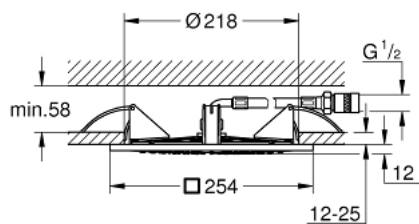

### PRODUCT DESCRIPTION

- Rain
- 254mm x 254mm
- material: metal
- connection thread 1/2"
- **GROHE DreamSpray** perfect spray pattern
- **GROHE StarLight** chrome finish
- **SpeedClean** anti-lime system
- suitable for instantaneous heater
- minimum pressure 1,0 bar