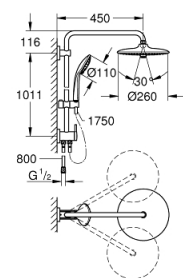

27 421 002 EUPHORIA SHOWER SYSTEM SHOWER SYSTEM WITH DIVERTER FOR WALL MOUNTING

PRODUCT DESCRIPTION

- Consisting of:
 - horizontal swivable 450 mm projection shower arm
 - change between hand and head shower by using the diverter
 - head shower Euphoria 260 (26 457)
- 3 spray patterns:
 - Rain, SmartRain, Jet
- with ball joint
- rotation angle $\pm 15^\circ$
- hand shower Euphoria 110 Massage (27 239 000)
- 3 spray patterns:
 - Rain, SmartRain, Massage
- adjustable height via gliding element
- Silverflex shower hose 1750 mm (28 388 000)
- Silverflex shower hose 800 mm
- connection to water supply with 1/2"-thread of the 800 mm shower hose to faucet / wall union
- **GROHE EcoJoy** 9.5 l/min flow limiter
- **GROHE DreamSpray** perfect spray pattern
- **GROHE StarLight** chrome finish
- **GROHE SprayDimmer** (Stepless flow rate reduction)
- **SpeedClean** anti-limescale system
- **Inner WaterGuide** for a longer life
- **Twistfree** preventing the hose from twisting
- suitable for instantaneous heaters from 18 kW/h
- minimum flow rate 7 l/min.
- min. recommended pressure 1.0 bar

27 421 002 EUPHORIA SHOWER SYSTEM SHOWER SYSTEM WITH DIVERTER FOR WALL MOUNTING

27 421 002 EUPHORIA SHOWER SYSTEM SHOWER SYSTEM WITH DIVERTER FOR WALL MOUNTING

SPARE PARTS, October 2016 – now

- 1: Fibre seal dia. \varnothing 18,5 x \varnothing 12 x 2 (Order-nr. 0138900M)
 - 2: Strainer (Order-nr. 48007000)
 - 3: Strainer (Order-nr. 0700200M)
 - 4: Sliding piece (Order-nr. 12140000)
 - 5: Repl.kit f.rotary valve (Order-nr. 45915000)
 - 6: Non-return valve (Order-nr. 08565000)
 - 7: Outlet shower holder (Order-nr. 48279000)
 - 8: Spacer (Order-nr. 27180000)*
 - 9: Shower arm for shower systems (Order-nr. 14047000)*
- * Optional accessories