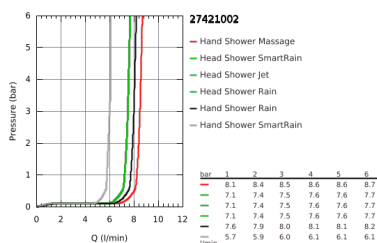

27 421 002 EUPHORIA SHOWER SYSTEM SHOWER SYSTEM WITH DIVERTER FOR WALL MOUNTING

PRODUCT DESCRIPTION

- Consisting of:
 - horizontal swivable 450 mm projection shower arm
 - change between hand and head shower by using the diverter
 - head shower Euphoria 260 (26 457)
- 3 spray patterns:
 - Rain, SmartRain, Jet
- with ball joint
- rotation angle $\pm 15^\circ$
- hand shower Euphoria 110 Massage (27 239 000)
- 3 spray patterns:
 - Rain, SmartRain, Massage
- adjustable height via gliding element
- Silverflex shower hose 1750 mm (28 388 000)
- Silverflex shower hose 800 mm
- connection to water supply with 1/2"-thread of the 800 mm shower hose to faucet / wall union
- **GROHE EcoJoy** 9.5 l/min flow limiter
- **GROHE DreamSpray** perfect spray pattern
- **GROHE StarLight** chrome finish
- **GROHE SprayDimmer** (Stepless flow rate reduction)
- **SpeedClean** anti-limescale system
- **Inner WaterGuide** for a longer life
- **Twistfree** preventing the hose from twisting
- suitable for instantaneous heaters from 18 kW/h
- minimum flow rate 7 l/min.
- min. recommended pressure 1.0 bar