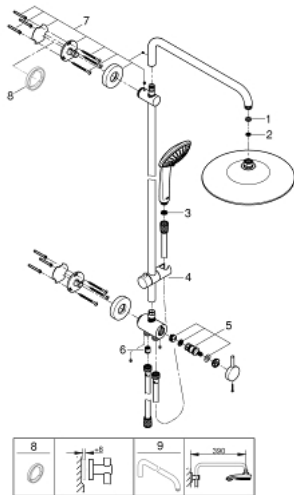

27 421 002 EUPHORIA SHOWER SYSTEM SHOWER SYSTEM WITH DIVERTER FOR WALL MOUNTING

PRODUCT DESCRIPTION

- Consisting of:
 - horizontal swivable 450 mm projection shower arm
 - change between hand and head shower by using the diverter
 - head shower Euphoria 260 (26 457)
- 3 spray patterns:
 - Rain, SmartRain, Jet
- with ball joint
- rotation angle $\pm 15^\circ$
- hand shower Euphoria 110 Massage (27 239 000)
- 3 spray patterns:
 - Rain, SmartRain, Massage
- adjustable height via gliding element
- Silverflex shower hose 1750 mm (28 388 000)
- Silverflex shower hose 800 mm
- connection to water supply with 1/2"-thread of the 800 mm shower hose to faucet / wall union
- **GROHE EcoJoy** 9.5 l/min flow limiter
- **GROHE DreamSpray** perfect spray pattern
- **GROHE StarLight** chrome finish
- **GROHE SprayDimmer** (Stepless flow rate reduction)
- **SpeedClean** anti-limescale system
- **Inner WaterGuide** for a longer life
- **Twistfree** preventing the hose from twisting
- suitable for instantaneous heaters from 18 kW/h
- minimum flow rate 7 l/min.
- min. recommended pressure 1.0 bar

27 421 002 EUPHORIA SHOWER SYSTEM SHOWER SYSTEM WITH DIVERTER FOR WALL MOUNTING

27 421 002 EUPHORIA SHOWER SYSTEM SHOWER SYSTEM WITH DIVERTER FOR WALL MOUNTING

SPARE PARTS, October 2016 – now

- 1: Fibre seal dia. \varnothing 18,5 x \varnothing 12 x 2 (Order-nr. 0138900M)
 - 2: Strainer (Order-nr. 48007000)
 - 3: Strainer (Order-nr. 0700200M)
 - 4: Sliding piece (Order-nr. 12140000)
 - 5: Repl.kit f.rotary valve (Order-nr. 45915000)
 - 6: Non-return valve (Order-nr. 08565000)
 - 7: Outlet shower holder (Order-nr. 48279000)
 - 8: Spacer (Order-nr. 27180000)*
 - 9: Shower arm for shower systems (Order-nr. 14047000)*
- * Optional accessories