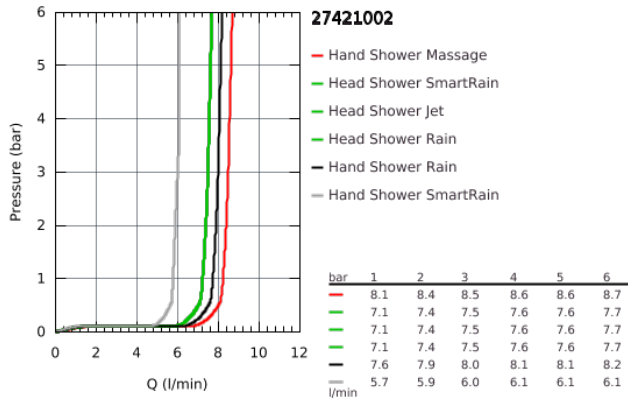

27 421 002 EUPHORIA SHOWER SYSTEM SHOWER SYSTEM WITH DIVERTER FOR WALL MOUNTING