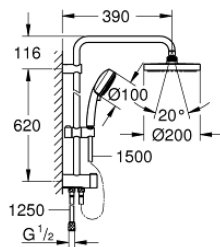

27 394 002 NEW TEMPESTA COSMOPOLITAN SYSTEM SHOWER SYSTEM WITH DIVERTER FOR WALL MOUNTING

PRODUCT DESCRIPTION

- horizontal 390 mm shower arm, adjustable before installation
- change by diverter between hand shower, head shower or head shower Eco setting
- head shower Tempesta Cosmopolitan 200 (27 541)
- 2 spray patterns (via diverter):
 - Rain, SmartRain
- with ball joint
- hand shower Tempesta Cosmopolitan 100 (27 573)
- adjustable in height with gliding element
- distance between diverter and upper bracket: 620 mm
- shower hose Relexaflex 1500 mm (28 151)
- shower hose Relexaflex 1250 mm (28 150)
- flexible installation: connection to faucet / wall union for water supply with 1/2" thread of the 1250 mm shower hose
- minimum flow rate 7 l/min.
- **GROHE DreamSpray** perfect spray pattern
- **GROHE StarLight** chrome finish
- **SpeedClean** anti-lime system
- **Inner WaterGuide** for a longer life

27 394 002 NEW TEMPESTA COSMOPOLITAN SYSTEM SHOWER SYSTEM WITH DIVERTER FOR WALL MOUNTING

SPARE PARTS

- 1: Dirt strainer (Order-nr. 0700200M)
 - 2: Glider (Order-nr. 12140000)
 - 3: Diverter (Order-nr. 48338000)
 - 4: Compensation disc (Order-nr. 26496000)*
- * Optional accessories