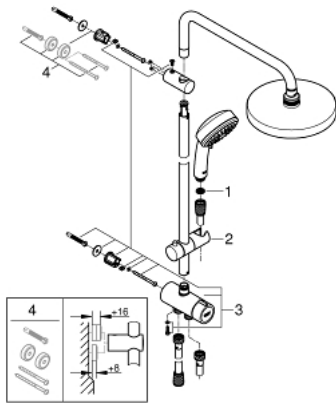

27 394 002 NEW TEMPESTA COSMOPOLITAN SYSTEM SHOWER SYSTEM WITH DIVERTER FOR WALL MOUNTING

PRODUCT DESCRIPTION

- horizontal 390 mm shower arm, adjustable before installation
- change by diverter between hand shower, head shower or head shower Eco setting
- head shower Tempesta Cosmopolitan 200 (27 541)
- 2 spray patterns (via diverter):
 - Rain, SmartRain
- with ball joint
- hand shower Tempesta Cosmopolitan 100 (27 573)
- adjustable in height with gliding element
- distance between diverter and upper bracket: 620 mm
- shower hose Relexaflex 1500 mm (28 151)
- shower hose Relexaflex 1250 mm (28 150)
- flexible installation: connection to faucet / wall union for water supply with 1/2" thread of the 1250 mm shower hose
- minimum flow rate 7 l/min.
- **GROHE DreamSpray** perfect spray pattern
- **GROHE StarLight** chrome finish
- **SpeedClean** anti-lime system
- **Inner WaterGuide** for a longer life

27 394 002 NEW TEMPESTA COSMOPOLITAN SYSTEM SHOWER SYSTEM WITH DIVERTER FOR WALL MOUNTING

SPARE PARTS

- 1: Dirt strainer (Order-nr. 0700200M)
 - 2: Glider (Order-nr. 12140000)
 - 3: Diverter (Order-nr. 48338000)
 - 4: Compensation disc (Order-nr. 26496000)*
- * Optional accessories