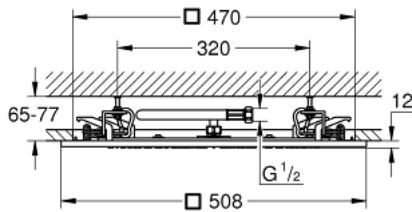

27 286 000 **RAINSHOWER F-SERIES CEILING SHOWER 1 SPRAY**

PRODUCT DESCRIPTION

- Rain
- 508 x 508 mm
- material: metal
- connection thread ½"
- **GROHE DreamSpray** perfect spray pattern
- **GROHE StarLight** chrome finish
- **SpeedClean** anti-lime system
- suitable for instantaneous heater
- min. recommended pressure 1.0 bar

27 286 000 RAINSHOWER F-SERIES CEILING SHOWER 1 SPRAY

SPARE PARTS

1: Tube (Order-nr. 07467000)

2: Dirt strainer (Order-nr. 0676800M)

3: Fibre seal dia. \varnothing 18,5 x \varnothing 12 x 2 (Order-nr. 0138900M)