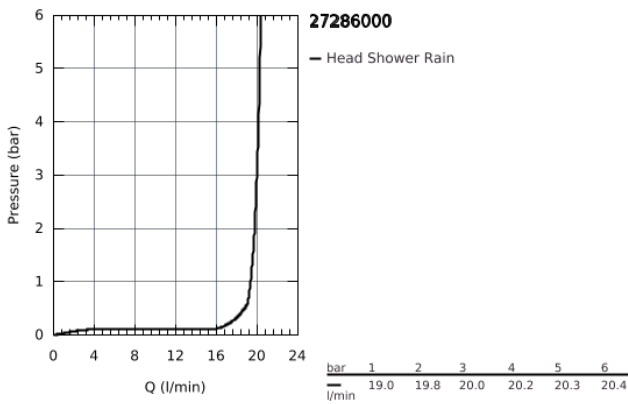

27 286 000 **RAINSHOWER F-SERIES CEILING SHOWER 1 SPRAY**

PRODUCT DESCRIPTION

- Rain
- 508 x 508 mm
- material: metal
- connection thread ½"
- **GROHE DreamSpray** perfect spray pattern
- **GROHE StarLight** chrome finish
- **SpeedClean** anti-lime system
- suitable for instantaneous heater
- min. recommended pressure 1.0 bar

27 286 000 RAINSHOWER F-SERIES CEILING SHOWER 1 SPRAY

SPARE PARTS

1: Tube (Order-nr. 07467000)

2: Dirt strainer (Order-nr. 0676800M)

3: Fibre seal dia. \varnothing 18,5 x \varnothing 12 x 2 (Order-nr. 0138900M)