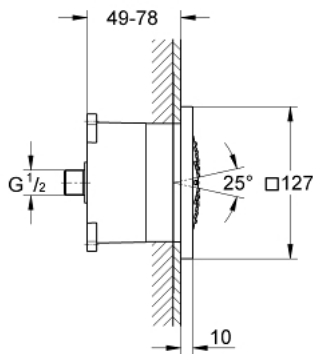

## 27 251 000 RAINSHOWER F-SERIES SIDE SHOWER 1 SPRAY

### PRODUCT DESCRIPTION

- Normal spray
- including concealed body
- 127 x 127 mm
- flow straightener with ball joint ( $\pm 12.5^\circ$  rotatable)
- connection thread  $\frac{1}{2}$ "
- **GROHE DreamSpray** perfect spray pattern
- **GROHE StarLight** chrome finish
- **GROHE FlowBalance** flow regulating screw
- **SpeedClean** anti-lime system
- suitable for instantaneous heater

### SPARE PARTS

1: Dirt strainer (Order-nr. 48007000)

2: Connection nipple (Order-nr. 48065000)