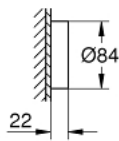

26 643 000 HEAD SHOWER 2 SPRAYS

PRODUCT DESCRIPTION

- GROHE PureRain, ActiveRain
- default spray type programmable
- spray plate chrome
- ball joint with turning angle $\pm 10^\circ$
- connection thread 1/2"
- with wireless remote control to change or combine spray patterns
- screw or glue holder to wall
- battery powered
- including 3 x AAA batteries and 1 x CR 2032 button cell
- LED indicator for pairing and battery change
- water resistant remote control rated IP57
- **GROHE EcoJoy** 9.5 l/min flow limiter
- **GROHE DreamSpray** perfect spray pattern
- **GROHE StarLight** chrome finish
- **SpeedClean** anti-limescale system
- **Inner WaterGuide** for a longer life
- **suitable for instantaneous heater**
- min. recommended pressure 1.5 bar

26 643 000 HEAD SHOWER 2 SPRAYS

26 643 000 HEAD SHOWER 2 SPRAYS

SPARE PARTS, October 2019 – now

10: Dirt strainer (Order-nr. 48516000)

20: Remote control (Order-nr. 26646000)