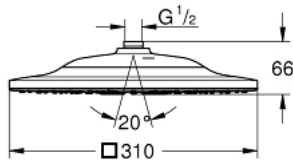

26 643 000 HEAD SHOWER 2 SPRAYS

PRODUCT DESCRIPTION

- GROHE PureRain, ActiveRain
- default spray type programmable
- spray plate chrome
- ball joint with turning angle $\pm 10^\circ$
- connection thread 1/2"
- with wireless remote control to change or combine spray patterns
- screw or glue holder to wall
- battery powered
- including 3 x AAA batteries and 1 x CR 2032 button cell
- LED indicator for pairing and battery change
- water resistant remote control rated IP57
- **GROHE EcoJoy** 9.5 l/min flow limiter
- **GROHE DreamSpray** perfect spray pattern
- **GROHE StarLight** chrome finish
- **SpeedClean** anti-limescale system
- **Inner WaterGuide** for a longer life
- **suitable for instantaneous heater**
- min. recommended pressure 1.5 bar