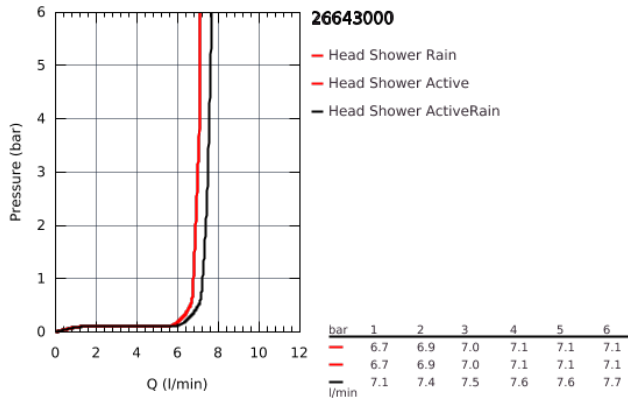

26 643 000 HEAD SHOWER 2 SPRAYS

PRODUCT DESCRIPTION

- GROHE PureRain, ActiveRain
- default spray type programmable
- spray plate chrome
- ball joint with turning angle $\pm 10^\circ$
- connection thread 1/2"
- with wireless remote control to change or combine spray patterns
- screw or glue holder to wall
- battery powered
- including 3 x AAA batteries and 1 x CR 2032 button cell
- LED indicator for pairing and battery change
- water resistant remote control rated IP57
- **GROHE EcoJoy** 9.5 l/min flow limiter
- **GROHE DreamSpray** perfect spray pattern
- **GROHE StarLight** chrome finish
- **SpeedClean** anti-limescale system
- **Inner WaterGuide** for a longer life
- **suitable for instantaneous heater**
- min. recommended pressure 1.5 bar

26 643 000 HEAD SHOWER 2 SPRAYS

26 643 000 HEAD SHOWER 2 SPRAYS

SPARE PARTS, October 2019 – now

10: Dirt strainer (Order-nr. 48516000)

20: Remote control (Order-nr. 26646000)