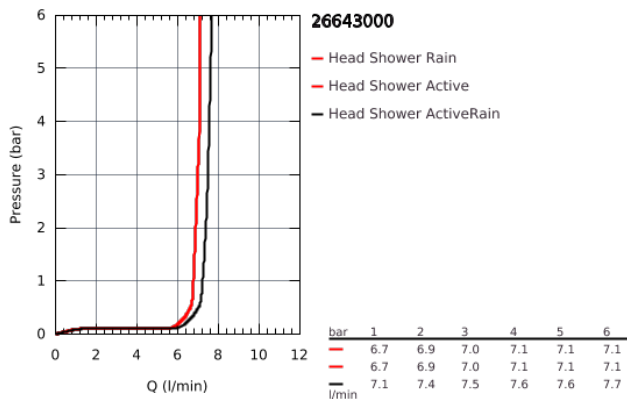

26 643 000 HEAD SHOWER 2 SPRAYS

PRODUCT DESCRIPTION

- GROHE PureRain, ActiveRain
- default spray type programmable
- spray plate chrome
- ball joint with turning angle $\pm 10^\circ$
- connection thread 1/2"
- with wireless remote control to change or combine spray patterns
- screw or glue holder to wall
- battery powered
- including 3 x AAA batteries and 1 x CR 2032 button cell
- LED indicator for pairing and battery change
- water resistant remote control rated IP57
- **GROHE EcoJoy** 9.5 l/min flow limiter
- **GROHE DreamSpray** perfect spray pattern
- **GROHE StarLight** chrome finish
- **SpeedClean** anti-limescale system
- **Inner WaterGuide** for a longer life
- **suitable for instantaneous heater**
- min. recommended pressure 1.5 bar

26 643 000 HEAD SHOWER 2 SPRAYS

26 643 000 HEAD SHOWER 2 SPRAYS

SPARE PARTS, October 2019 – now

10: Dirt strainer (Order-nr. 48516000)

20: Remote control (Order-nr. 26646000)