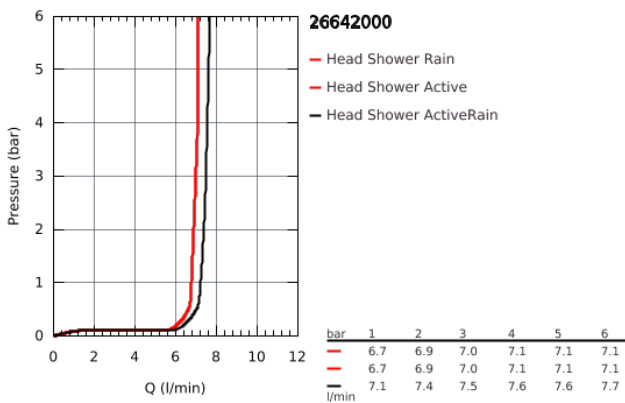

26 642 000 HEAD SHOWER SET 422 MM, 2 SPRAYS

PRODUCT DESCRIPTION

- Consisting of:
- head shower Rainshower SmartConnect 310 Cube (26 643)
- spray plate chrome
- 2 spray patterns:
- GROHE PureRain, ActiveRain
- default spray type programmable
- horizontal 422 mm shower arm (26 146)
- with square escutcheon
- with wireless remote control to change or combine spray patterns
- screw or glue holder to wall
- battery powered
- including 3 x AAA batteries and 1 x CR 2032 button cell
- LED indicator for pairing and battery change
- water resistant remote control rated IP57
- **GROHE EcoJoy** 9.5 l/min flow limiter
- **GROHE DreamSpray** perfect spray pattern
- **GROHE StarLight** chrome finish
- **SpeedClean** anti-limescale system
- **Inner WaterGuide** for a longer life
- **suitable for instantaneous heater**
- min. recommended pressure 1.5 bar

26 642 000 HEAD SHOWER SET 422 MM, 2 SPRAYS

26 642 000 HEAD SHOWER SET 422 MM, 2 SPRAYS

SPARE PARTS, August 2018 – now

1: Strainer (Order-nr. 48516000)

2: Wireless remote control (Order-nr. 26646000)