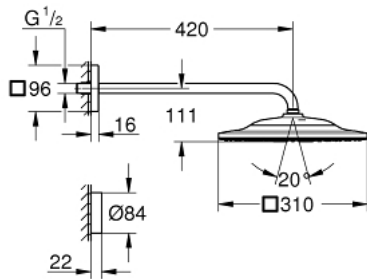

26 642 000 HEAD SHOWER SET 422 MM, 2 SPRAYS

PRODUCT DESCRIPTION

- Consisting of:
- head shower Rainshower SmartConnect 310 Cube (26 643)
- spray plate chrome
- 2 spray patterns:
- GROHE PureRain, ActiveRain
- default spray type programmable
- horizontal 422 mm shower arm (26 146)
- with square escutcheon
- with wireless remote control to change or combine spray patterns
- screw or glue holder to wall
- battery powered
- including 3 x AAA batteries and 1 x CR 2032 button cell
- LED indicator for pairing and battery change
- water resistant remote control rated IP57
- **GROHE EcoJoy** 9.5 l/min flow limiter
- **GROHE DreamSpray** perfect spray pattern
- **GROHE StarLight** chrome finish
- **SpeedClean** anti-limescale system
- **Inner WaterGuide** for a longer life
- **suitable for instantaneous heater**
- min. recommended pressure 1.5 bar

26 642 000 HEAD SHOWER SET 422 MM, 2 SPRAYS

26 642 000 HEAD SHOWER SET 422 MM, 2 SPRAYS

SPARE PARTS, August 2018 – now

1: Strainer (Order-nr. 48516000)

2: Wireless remote control (Order-nr. 26646000)