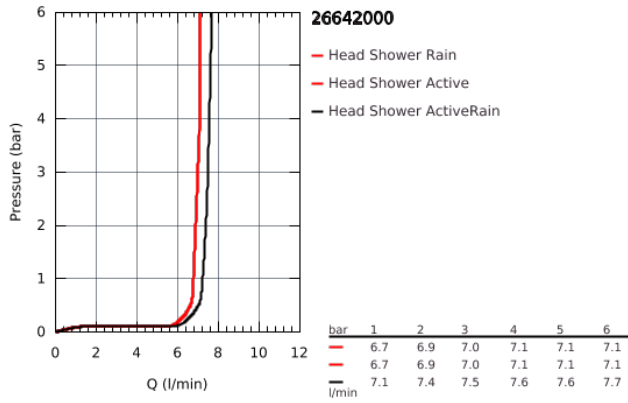

26 642 000 HEAD SHOWER SET 422 MM, 2 SPRAYS

PRODUCT DESCRIPTION

- Consisting of:
- head shower Rainshower SmartConnect 310 Cube (26 643)
- spray plate chrome
- 2 spray patterns:
- GROHE PureRain, ActiveRain
- default spray type programmable
- horizontal 422 mm shower arm (26 146)
- with square escutcheon
- with wireless remote control to change or combine spray patterns
- screw or glue holder to wall
- battery powered
- including 3 x AAA batteries and 1 x CR 2032 button cell
- LED indicator for pairing and battery change
- water resistant remote control rated IP57
- **GROHE EcoJoy** 9.5 l/min flow limiter
- **GROHE DreamSpray** perfect spray pattern
- **GROHE StarLight** chrome finish
- **SpeedClean** anti-limescale system
- **Inner WaterGuide** for a longer life
- **suitable for instantaneous heater**
- min. recommended pressure 1.5 bar

26 642 000 HEAD SHOWER SET 422 MM, 2 SPRAYS

26 642 000 HEAD SHOWER SET 422 MM, 2 SPRAYS

SPARE PARTS, August 2018 – now

1: Strainer (Order-nr. 48516000)

2: Wireless remote control (Order-nr. 26646000)