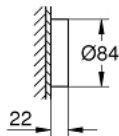

26 641 000 HEAD SHOWER 2 SPRAYS

PRODUCT DESCRIPTION

- GROHE PureRain, ActiveRain
- default spray type programmable
- spray plate chrome
- ball joint with turning angle $\pm 10^\circ$
- connection thread 1/2"
- with wireless remote control to change or combine spray patterns
- screw or glue holder to wall
- battery powered
- including 3 x AAA batteries and 1 x CR 2032 button cell
- LED indicator for pairing and battery change
- water resistant remote control rated IP57
- **GROHE EcoJoy** 9.5 l/min flow limiter
- **GROHE DreamSpray** perfect spray pattern
- **GROHE StarLight** chrome finish
- **SpeedClean** anti-limescale system
- **Inner WaterGuide** for a longer life
- **suitable for instantaneous heater**
- min. recommended pressure 1.5 bar

26 641 000 HEAD SHOWER 2 SPRAYS

26 641 000 HEAD SHOWER 2 SPRAYS

SPARE PARTS, August 2018 – now

1: Strainer (Order-nr. 48516000)

2: Wireless remote control (Order-nr. 26646000)