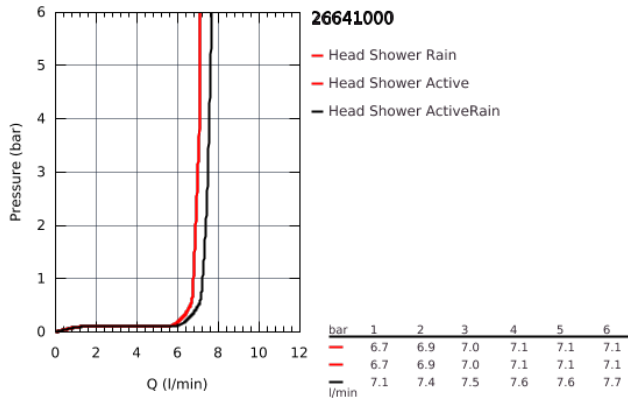

26 641 000 HEAD SHOWER 2 SPRAYS