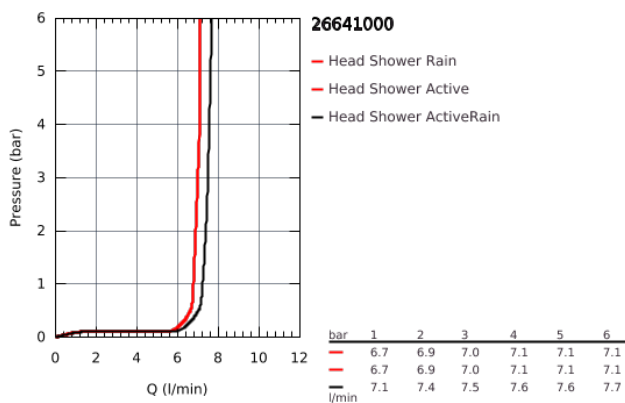

26 641 000 HEAD SHOWER 2 SPRAYS

PRODUCT DESCRIPTION

- GROHE PureRain, ActiveRain
- default spray type programmable
- spray plate chrome
- ball joint with turning angle $\pm 10^\circ$
- connection thread 1/2"
- with wireless remote control to change or combine spray patterns
- screw or glue holder to wall
- battery powered
- including 3 x AAA batteries and 1 x CR 2032 button cell
- LED indicator for pairing and battery change
- water resistant remote control rated IP57
- **GROHE EcoJoy** 9.5 l/min flow limiter
- **GROHE DreamSpray** perfect spray pattern
- **GROHE StarLight** chrome finish
- **SpeedClean** anti-limescale system
- **Inner WaterGuide** for a longer life
- **suitable for instantaneous heater**
- min. recommended pressure 1.5 bar