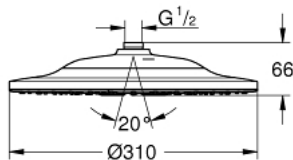

26 641 000 HEAD SHOWER 2 SPRAYS

PRODUCT DESCRIPTION

- GROHE PureRain, ActiveRain
- default spray type programmable
- spray plate chrome
- ball joint with turning angle $\pm 10^\circ$
- connection thread 1/2"
- with wireless remote control to change or combine spray patterns
- screw or glue holder to wall
- battery powered
- including 3 x AAA batteries and 1 x CR 2032 button cell
- LED indicator for pairing and battery change
- water resistant remote control rated IP57
- **GROHE EcoJoy** 9.5 l/min flow limiter
- **GROHE DreamSpray** perfect spray pattern
- **GROHE StarLight** chrome finish
- **SpeedClean** anti-limescale system
- **Inner WaterGuide** for a longer life
- **suitable for instantaneous heater**
- min. recommended pressure 1.5 bar