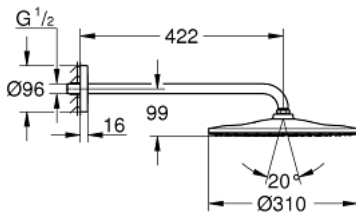

26 557 000 RAINSHOWER 310 MONO HEAD SHOWERS HEAD SHOWER SET 422 MM, 1 SPRAY

PRODUCT DESCRIPTION

- Consisting of:
- head shower Rainshower 310, spray plate chrome (26 561)
- 1 spray pattern:
- GROHE PureRain
- shower arm Rainshower 422 mm (26 146 000)
- **GROHE DreamSpray** perfect spray pattern
- **GROHE StarLight** chrome finish
- **SpeedClean** anti-limescale system
- **Inner WaterGuide** for a longer life
- **suitable for instantaneous heater**

26 557 000 **RAINSHOWER 310 MONO HEAD SHOWERS HEAD SHOWER SET 422 MM, 1
SPRAY**

SPARE PARTS, January 2018 – now

1: Fibre seal dia. \varnothing 18,5 x \varnothing 12 x 2 (Order-nr. 0138900M)

2: Strainer (Order-nr. 48007000)