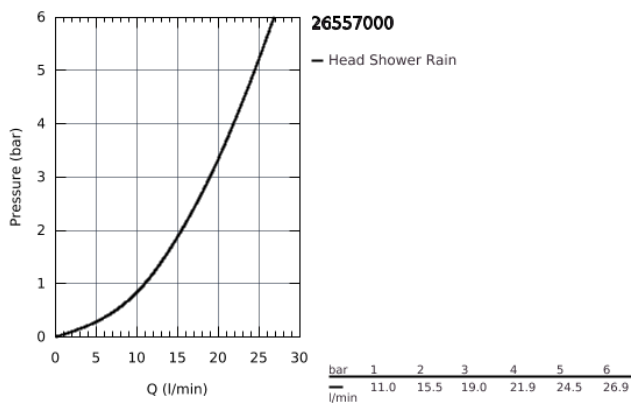

26 557 000 RAINSHOWER 310 MONO HEAD SHOWERS HEAD SHOWER SET 422 MM, 1 SPRAY

PRODUCT DESCRIPTION

- Consisting of:
- head shower Rainshower 310, spray plate chrome (26 561)
- 1 spray pattern:
- GROHE PureRain
- shower arm Rainshower 422 mm (26 146 000)
- **GROHE DreamSpray** perfect spray pattern
- **GROHE StarLight** chrome finish
- **SpeedClean** anti-limescale system
- **Inner WaterGuide** for a longer life
- **suitable for instantaneous heater**

26 557 000 **RAINSHOWER 310 MONO HEAD SHOWERS HEAD SHOWER SET 422 MM, 1
SPRAY**

SPARE PARTS, January 2018 – now

1: Fibre seal dia. \varnothing 18,5 x \varnothing 12 x 2 (Order-nr. 0138900M)

2: Strainer (Order-nr. 48007000)