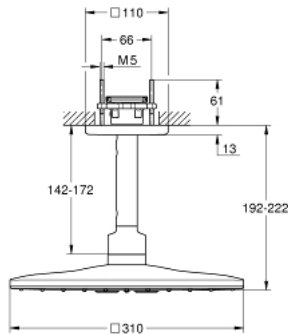

26 481 000 HEAD SHOWER SET CEILING 142 MM, 2 SPRAYS

PRODUCT DESCRIPTION

- Consisting of:
 - head shower Rainshower SmartActive 310 Cube
 - 2 spray patterns:
 - GROHE PureRain, ActiveRain
 - 142 mm ceiling shower arm
 - **GROHE DreamSpray** perfect spray pattern
 - **GROHE StarLight** chrome finish
 - **SpeedClean** anti-limescale system
 - **Inner WaterGuide** for a longer life
- requires rough-in set 26 483 000 or 26 484 000 - to be ordered separately

26 481 000 HEAD SHOWER SET CEILING 142 MM, 2 SPRAYS