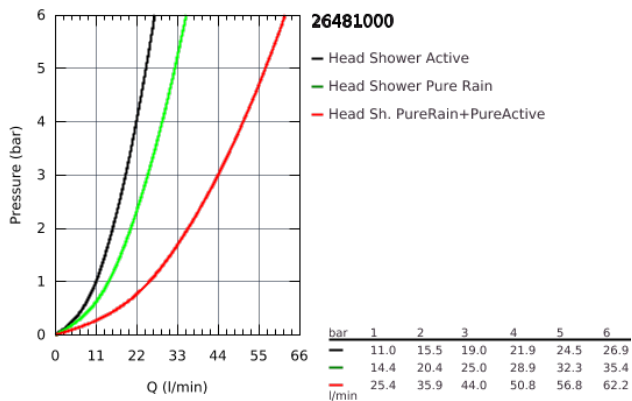

26 481 000 HEAD SHOWER SET CEILING 142 MM, 2 SPRAYS

PRODUCT DESCRIPTION

- Consisting of:
 - head shower Rainshower SmartActive 310 Cube
 - 2 spray patterns:
 - GROHE PureRain, ActiveRain
 - 142 mm ceiling shower arm
 - **GROHE DreamSpray** perfect spray pattern
 - **GROHE StarLight** chrome finish
 - **SpeedClean** anti-limescale system
 - **Inner WaterGuide** for a longer life
- requires rough-in set 26 483 000 or 26 484 000 - to be ordered separately

26 481 000 HEAD SHOWER SET CEILING 142 MM, 2 SPRAYS