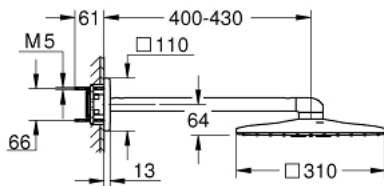

26 479 000 HEAD SHOWER SET 430 MM, 2 SPRAYS

PRODUCT DESCRIPTION

- Consisting of:
 - head shower Rainshower SmartActive 310 Cube
 - 2 spray patterns:
 - GROHE PureRain, ActiveRain
 - horizontal 430 mm shower arm
 - **GROHE DreamSpray** perfect spray pattern
 - **GROHE StarLight** chrome finish
 - **SpeedClean** anti-limescale system
 - **Inner WaterGuide** for a longer life
- requires rough-in set 26 483 000 or 26 484 000 - to be ordered separately

26 479 000 HEAD SHOWER SET 430 MM, 2 SPRAYS