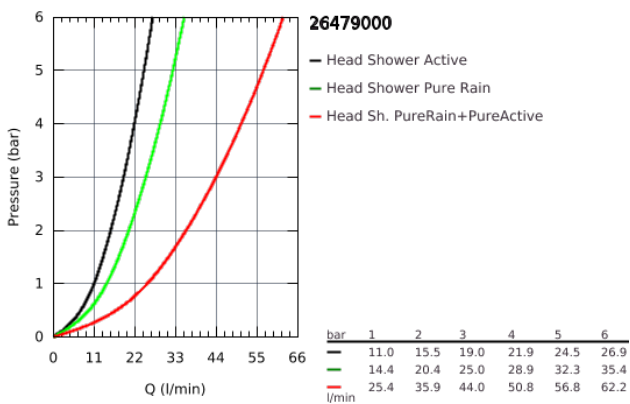

26 479 000 HEAD SHOWER SET 430 MM, 2 SPRAYS

PRODUCT DESCRIPTION

- Consisting of:
 - head shower Rainshower SmartActive 310 Cube
 - 2 spray patterns:
 - GROHE PureRain, ActiveRain
 - horizontal 430 mm shower arm
 - **GROHE DreamSpray** perfect spray pattern
 - **GROHE StarLight** chrome finish
 - **SpeedClean** anti-limescale system
 - **Inner WaterGuide** for a longer life
- requires rough-in set 26 483 000 or 26 484 000 - to be ordered separately

26 479 000 HEAD SHOWER SET 430 MM, 2 SPRAYS