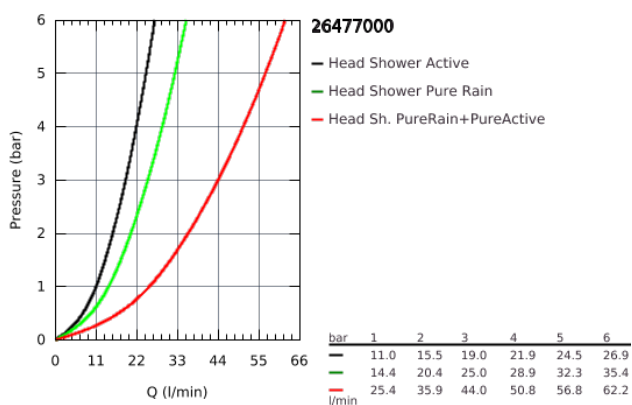

26 477 000 HEAD SHOWER SET CEILING 142 MM, 2 SPRAYS

PRODUCT DESCRIPTION

- Consisting of:
 - head shower Rainshower SmartActive 310
 - 2 spray patterns:
 - GROHE PureRain, ActiveRain
 - 142 mm ceiling shower arm
 - **GROHE DreamSpray** perfect spray pattern
 - **GROHE StarLight** chrome finish
 - **SpeedClean** anti-limescale system
 - **Inner WaterGuide** for a longer life
- requires rough-in set 26 483 000 or 26 484 000 - to be ordered separately

26 477 000 HEAD SHOWER SET CEILING 142 MM, 2 SPRAYS