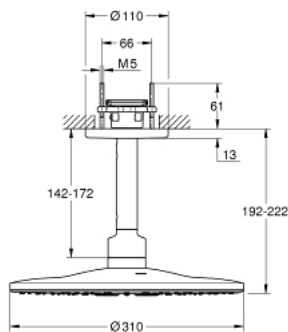

26 477 000 HEAD SHOWER SET CEILING 142 MM, 2 SPRAYS

PRODUCT DESCRIPTION

- Consisting of:
 - head shower Rainshower SmartActive 310
 - 2 spray patterns:
 - GROHE PureRain, ActiveRain
 - 142 mm ceiling shower arm
 - **GROHE DreamSpray** perfect spray pattern
 - **GROHE StarLight** chrome finish
 - **SpeedClean** anti-limescale system
 - **Inner WaterGuide** for a longer life
- requires rough-in set 26 483 000 or 26 484 000 - to be ordered separately

26 477 000 HEAD SHOWER SET CEILING 142 MM, 2 SPRAYS