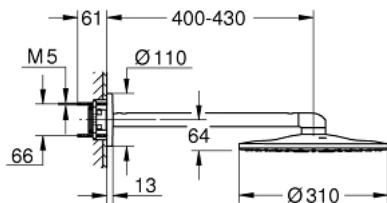

## 26 475 000 HEAD SHOWER SET 430 MM, 2 SPRAYS

### PRODUCT DESCRIPTION

- Consisting of:
  - head shower Rainshower SmartActive 310
  - 2 spray patterns:
  - GROHE PureRain, ActiveRain
  - horizontal 430 mm shower arm
  - **GROHE DreamSpray** perfect spray pattern
  - **GROHE StarLight** chrome finish
  - **SpeedClean** anti-limescale system
  - **Inner WaterGuide** for a longer life
- requires rough-in set 26 483 000 or 26 484 000 - to be ordered separately