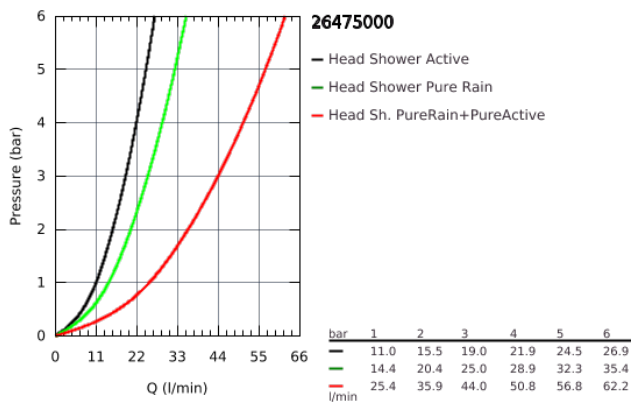

## 26 475 000 HEAD SHOWER SET 430 MM, 2 SPRAYS

### PRODUCT DESCRIPTION

- Consisting of:
  - head shower Rainshower SmartActive 310
  - 2 spray patterns:
  - GROHE PureRain, ActiveRain
  - horizontal 430 mm shower arm
  - **GROHE DreamSpray** perfect spray pattern
  - **GROHE StarLight** chrome finish
  - **SpeedClean** anti-limescale system
  - **Inner WaterGuide** for a longer life
- requires rough-in set 26 483 000 or 26 484 000 - to be ordered separately