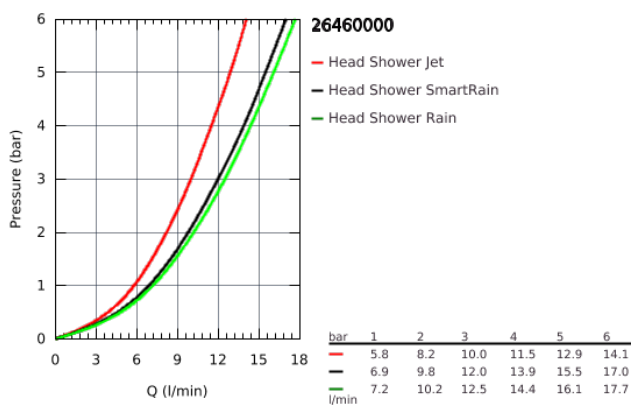

26 460 000 EUPHORIA HEAD SHOWER SET CEILING 142 MM, 3 SPRAYS

PRODUCT DESCRIPTION

- Consisting of:
- head shower Euphoria 260 (26 455)
- 3 spray patterns:
- Rain, SmartRain, Jet
- Rainshower shower arm ceiling 142 mm (28 724 000)
- **GROHE DreamSpray** perfect spray pattern
- **GROHE StarLight** chrome finish
- **SpeedClean** anti-limescale system
- **Inner WaterGuide** for a longer life
- **suitable for instantaneous heater**

26 460 000 **EUPHORIA HEAD SHOWER SET CEILING 142 MM, 3 SPRAYS**

26 460 000 **EUPHORIA HEAD SHOWER SET CEILING 142 MM, 3 SPRAYS**

SPARE PARTS, October 2016 – now

1: Escutcheon (Order-nr. 11741000)

2: Fibre seal dia. Ø 18,5 x Ø 12 x 2 (Order-nr. 0138900M)