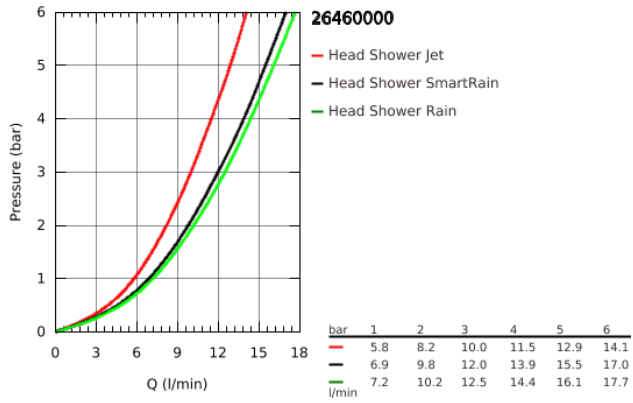

26 460 000 EUPHORIA HEAD SHOWER SET CEILING 142 MM, 3 SPRAYS

PRODUCT DESCRIPTION

- Consisting of:
- head shower Euphoria 260 (26 455)
- 3 spray patterns:
- Rain, SmartRain, Jet
- Rainshower shower arm ceiling 142 mm (28 724 000)
- **GROHE DreamSpray** perfect spray pattern
- **GROHE StarLight** chrome finish
- **SpeedClean** anti-limescale system
- **Inner WaterGuide** for a longer life
- **suitable for instantaneous heater**

26 460 000 **EUPHORIA HEAD SHOWER SET CEILING 142 MM, 3 SPRAYS**

26 460 000 **EUPHORIA HEAD SHOWER SET CEILING 142 MM, 3 SPRAYS**

SPARE PARTS, October 2016 – now

1: Escutcheon (Order-nr. 11741000)

2: Fibre seal dia. Ø 18,5 x Ø 12 x 2 (Order-nr. 0138900M)