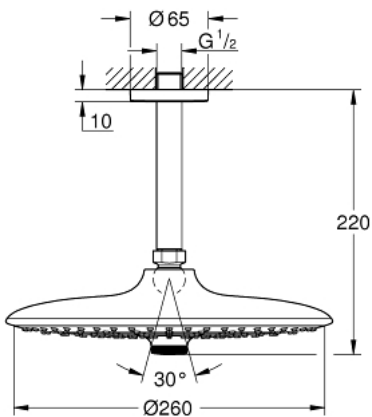

26 460 000 EUPHORIA HEAD SHOWER SET CEILING 142 MM, 3 SPRAYS

PRODUCT DESCRIPTION

- Consisting of:
- head shower Euphoria 260 (26 455)
- 3 spray patterns:
- Rain, SmartRain, Jet
- Rainshower shower arm ceiling 142 mm (28 724 000)
- **GROHE DreamSpray** perfect spray pattern
- **GROHE StarLight** chrome finish
- **SpeedClean** anti-limescale system
- **Inner WaterGuide** for a longer life
- **suitable for instantaneous heater**

26 460 000 **EUPHORIA HEAD SHOWER SET CEILING 142 MM, 3 SPRAYS**

26 460 000 **EUPHORIA HEAD SHOWER SET CEILING 142 MM, 3 SPRAYS**

SPARE PARTS, October 2016 – now

1: Escutcheon (Order-nr. 11741000)

2: Fibre seal dia. Ø 18,5 x Ø 12 x 2 (Order-nr. 0138900M)