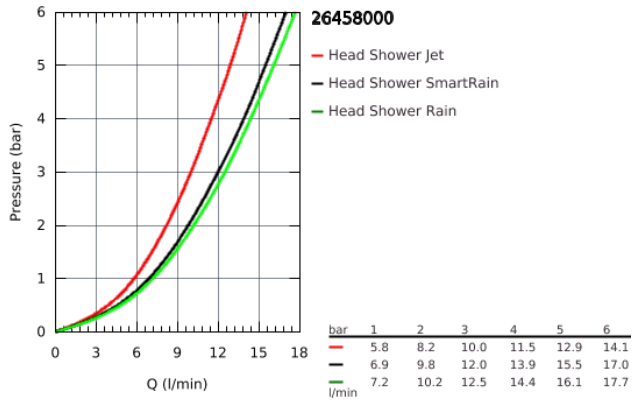

## 26 458 000 EUPHORIA HEAD SHOWER SET 380 MM, 3 SPRAYS

### PRODUCT DESCRIPTION

- Consisting of:
- head shower Euphoria 260 (26 455)
- 3 spray patterns:
- Rain, SmartRain, Jet
- shower arm Rainshower 380 mm (28 361 000)
- **GROHE DreamSpray** perfect spray pattern
- **GROHE StarLight** chrome finish
- **SpeedClean** anti-limescale system
- **Inner WaterGuide** for a longer life
- **suitable for instantaneous heater**

## 26 458 000 EUPHORIA HEAD SHOWER SET 380 MM, 3 SPRAYS

26 458 000 **EUPHORIA HEAD SHOWER SET 380 MM, 3 SPRAYS**

**SPARE PARTS**, October 2016 – now

1: Escutcheon (Order-nr. 11741000)

2: Fibre seal dia.  $\varnothing$  18,5 x  $\varnothing$  12 x 2 (Order-nr. 0138900M)