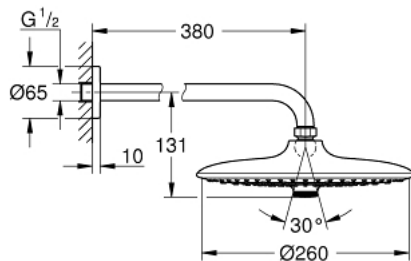

## 26 458 000 EUPHORIA HEAD SHOWER SET 380 MM, 3 SPRAYS

### PRODUCT DESCRIPTION

- Consisting of:
- head shower Euphoria 260 (26 455)
- 3 spray patterns:
- Rain, SmartRain, Jet
- shower arm Rainshower 380 mm (28 361 000)
- **GROHE DreamSpray** perfect spray pattern
- **GROHE StarLight** chrome finish
- **SpeedClean** anti-limescale system
- **Inner WaterGuide** for a longer life
- **suitable for instantaneous heater**

## 26 458 000 EUPHORIA HEAD SHOWER SET 380 MM, 3 SPRAYS

26 458 000 **EUPHORIA HEAD SHOWER SET 380 MM, 3 SPRAYS**

**SPARE PARTS**, October 2016 – now

1: Escutcheon (Order-nr. 11741000)

2: Fibre seal dia.  $\varnothing$  18,5 x  $\varnothing$  12 x 2 (Order-nr. 0138900M)