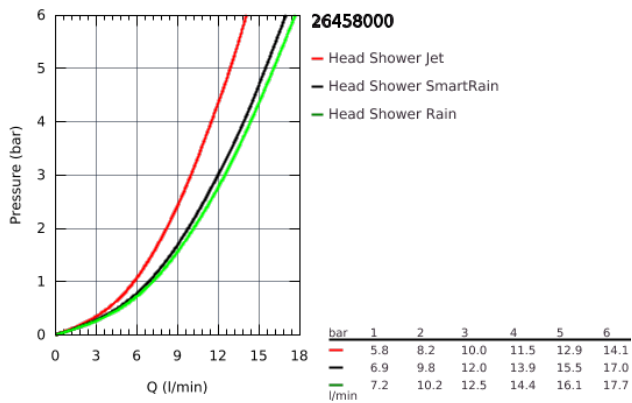

## 26 458 000 EUPHORIA HEAD SHOWER SET 380 MM, 3 SPRAYS

### PRODUCT DESCRIPTION

- Consisting of:
- head shower Euphoria 260 (26 455)
- 3 spray patterns:
- Rain, SmartRain, Jet
- shower arm Rainshower 380 mm (28 361 000)
- **GROHE DreamSpray** perfect spray pattern
- **GROHE StarLight** chrome finish
- **SpeedClean** anti-limescale system
- **Inner WaterGuide** for a longer life
- **suitable for instantaneous heater**

## 26 458 000 EUPHORIA HEAD SHOWER SET 380 MM, 3 SPRAYS

26 458 000 **EUPHORIA HEAD SHOWER SET 380 MM, 3 SPRAYS**

**SPARE PARTS**, October 2016 – now

1: Escutcheon (Order-nr. 11741000)

2: Fibre seal dia.  $\varnothing$  18,5 x  $\varnothing$  12 x 2 (Order-nr. 0138900M)