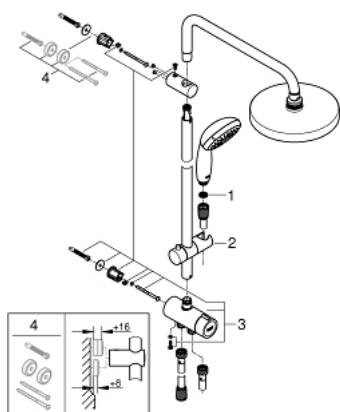

26 452 001 NEW TEMPESTA SYSTEM SHOWER SYSTEM WITH DIVERTER FOR WALL MOUNTING

PRODUCT DESCRIPTION

- horizontal 390 mm shower arm, adjustable before installation
- change by diverter between hand shower, head shower or head shower Eco setting
- head shower Tempesta Cosmopolitan 200 (27 541)
- 2 spray patterns (via diverter):
 - Rain, SmartRain
- with ball joint
- hand shower Tempesta 100 (28 578)
- adjustable in height with gliding element
- distance between diverter and upper bracket: 920 mm
- shower hose Relexaflex 1500 mm (28 151)
- shower hose Relexaflex 500 mm
- flexible installation: connection to faucet / wall union for water supply with 1/2" thread of the 500 mm shower hose
- minimum flow rate 7 l/min.
- **GROHE DreamSpray** perfect spray pattern
- **GROHE StarLight** chrome finish
- **SpeedClean** anti-lime system
- **Inner WaterGuide** for a longer life

26 452 001 NEW TEMPESTA SYSTEM SHOWER SYSTEM WITH DIVERTER FOR WALL MOUNTING

SPARE PARTS

- 1: Dirt strainer (Order-nr. 0700200M)
 - 2: Glider (Order-nr. 12140000)
 - 3: Diverter (Order-nr. 48338000)
 - 4: Compensation disc (Order-nr. 26496000)*
- * Optional accessories