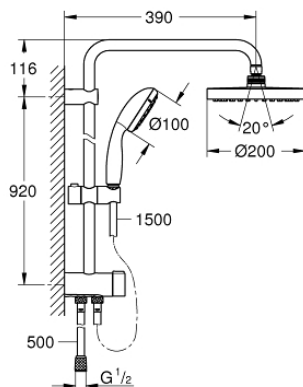

26 452 001 NEW TEMPESTA SYSTEM SHOWER SYSTEM WITH DIVERTER FOR WALL MOUNTING

PRODUCT DESCRIPTION

- horizontal 390 mm shower arm, adjustable before installation
- change by diverter between hand shower, head shower or head shower Eco setting
- head shower Tempesta Cosmopolitan 200 (27 541)
- 2 spray patterns (via diverter):
 - Rain, SmartRain
- with ball joint
- hand shower Tempesta 100 (28 578)
- adjustable in height with gliding element
- distance between diverter and upper bracket: 920 mm
- shower hose Relexaflex 1500 mm (28 151)
- shower hose Relexaflex 500 mm
- flexible installation: connection to faucet / wall union for water supply with 1/2" thread of the 500 mm shower hose
- minimum flow rate 7 l/min.
- **GROHE DreamSpray** perfect spray pattern
- **GROHE StarLight** chrome finish
- **SpeedClean** anti-lime system
- **Inner WaterGuide** for a longer life

26 452 001 NEW TEMPESTA SYSTEM SHOWER SYSTEM WITH DIVERTER FOR WALL MOUNTING

SPARE PARTS

- 1: Dirt strainer (Order-nr. 0700200M)
 - 2: Glider (Order-nr. 12140000)
 - 3: Diverter (Order-nr. 48338000)
 - 4: Compensation disc (Order-nr. 26496000)*
- * Optional accessories