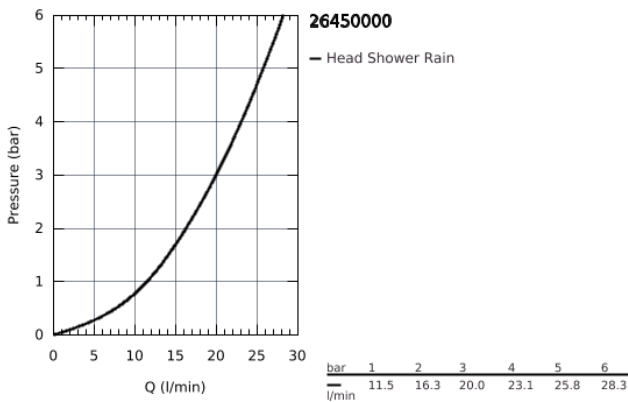

## 26 450 000 RAINSHOWER SMARTCONTROL HEAD SHOWER SET 450 MM, 1 SPRAY

### PRODUCT DESCRIPTION

- consisting of:
- head shower Rainshower Mono 360, spray plate chrome
- 1 spray pattern:
- GROHE PureRain/GROHE Rain O<sup>2</sup> spray\*
- horizontal 450 mm shower arm
- **GROHE DreamSpray** perfect spray pattern
- **GROHE StarLight** chrome finish
- **SpeedClean** anti-lime system
- **Inner WaterGuide** for a longer life
- requires rough-in set 26 264 001 – to be ordered separately
- 
- \* to be decided at first installation; factory default setting: GROHE PureRain