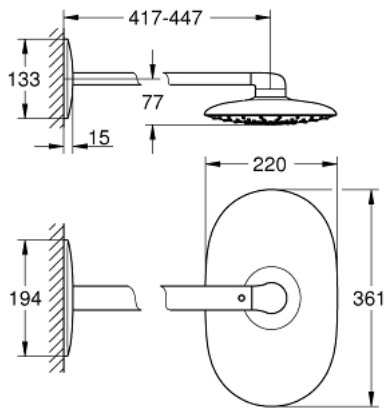

## 26 450 000 RAINSHOWER SMARTCONTROL HEAD SHOWER SET 450 MM, 1 SPRAY

### PRODUCT DESCRIPTION

- consisting of:
- head shower Rainshower Mono 360, spray plate chrome
- 1 spray pattern:
- GROHE PureRain/GROHE Rain O<sup>2</sup> spray\*
- horizontal 450 mm shower arm
- **GROHE DreamSpray** perfect spray pattern
- **GROHE StarLight** chrome finish
- **SpeedClean** anti-lime system
- **Inner WaterGuide** for a longer life
- requires rough-in set 26 264 001 – to be ordered separately
- 
- \* to be decided at first installation; factory default setting: GROHE PureRain

26 450 000 **RAINSHOWER SMARTCONTROL HEAD SHOWER SET 450 MM, 1 SPRAY**