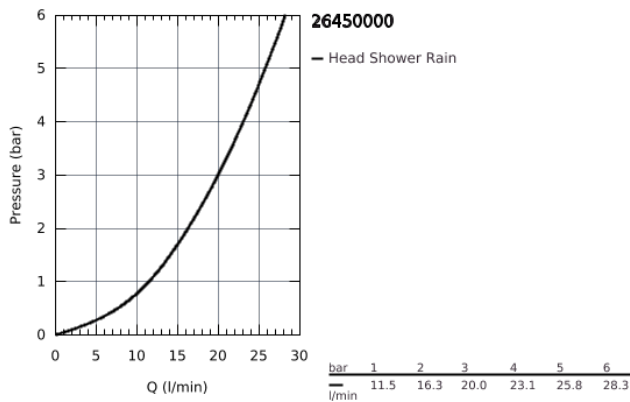

26 450 000 RAINSHOWER SMARTCONTROL HEAD SHOWER SET 450 MM, 1 SPRAY

PRODUCT DESCRIPTION

- consisting of:
- head shower Rainshower Mono 360, spray plate chrome
- 1 spray pattern:
- GROHE PureRain/GROHE Rain O² spray*
- horizontal 450 mm shower arm
- **GROHE DreamSpray** perfect spray pattern
- **GROHE StarLight** chrome finish
- **SpeedClean** anti-lime system
- **Inner WaterGuide** for a longer life
- requires rough-in set 26 264 001 – to be ordered separately
-
- * to be decided at first installation; factory default setting: GROHE PureRain

26 450 000 **RAINSHOWER SMARTCONTROL HEAD SHOWER SET 450 MM, 1 SPRAY**