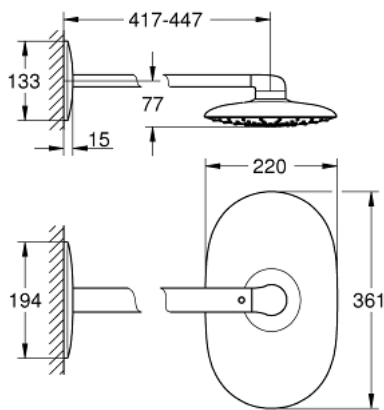

26 450 000 RAINSHOWER SMARTCONTROL HEAD SHOWER SET 450 MM, 1 SPRAY

PRODUCT DESCRIPTION

- consisting of:
- head shower Rainshower Mono 360, spray plate chrome
- 1 spray pattern:
- GROHE PureRain/GROHE Rain O² spray*
- horizontal 450 mm shower arm
- **GROHE DreamSpray** perfect spray pattern
- **GROHE StarLight** chrome finish
- **SpeedClean** anti-lime system
- **Inner WaterGuide** for a longer life
- requires rough-in set 26 264 001 – to be ordered separately
-
- * to be decided at first installation; factory default setting: GROHE PureRain

26 450 000 **RAINSHOWER SMARTCONTROL HEAD SHOWER SET 450 MM, 1 SPRAY**