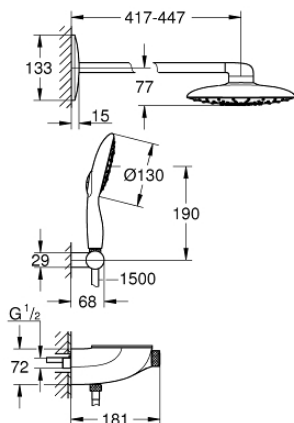

26 446 000 RAINSHOWER SMARTCONTROL COMBI SHOWER SYSTEM WITH THERMOSTAT, EXPOSED/CONCEALED

PRODUCT DESCRIPTION

- consisting of:
- exposed/concealed SmartControl thermostat
- allows change between:
- head shower Rainshower Mono 360 with horizontal 450 mm shower arm, spray plate chrome
- GROHE PureRain/GROHE Rain O² spray*
- Power&Soul 130 hand shower, spray plate white (27 673 LS0)
- hand shower wall holder (27 055)
- Silverflex shower hose 1.500 mm (28 364 000)
- **minimum flow rate 10 l/min.**
- **GROHE DreamSpray** perfect spray pattern
- **GROHE StarLight** chrome finish
- **GROHE CoolTouch** no risk of scalding
- **GROHE TurboStat** compact cartridge with wax thermoelement
- **GROHE EcoJoy** technology for less water and perfect flow
- **GROHE SafeStop** at 38°C
- **GROHE SafeStop Plus** optional temperature limiter at 43°C included
-
- **SmartControl** push for ON-OFF, turn for volume adjustment from EcoJoy to Full Flow
-
- **GROHE EasyReach** shower tray
-
- **SpeedClean** anti-lime system
- **Inner WaterGuide** for a longer life
- **Twistfree** to prevent hose from twisting
- requires rough-in set 26 264 001 and concealed unit 26 449 000 – all to be ordered separately
-
- * to be decided at first installation; factory default setting: GROHE PureRain