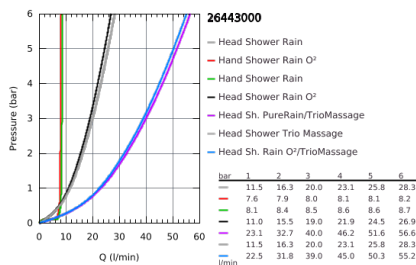

## 26 443 000 RAINSHOWER SMARTCONTROL COMBI SHOWER SYSTEM WITH THERMOSTAT, EXPOSED/CONCEALED

### PRODUCT DESCRIPTION

- Consisting of:
- exposed/concealed SmartControl thermostat
- allows change between:
- head shower Rainshower Duo 360 with horizontal 450 mm shower arm, spray plate chrome
- GROHE PureRain/GROHE Rain O2 spray\* and TrioMassage
- hand shower Power&Soul 115, spray plate white (27 671 LS0)
- hand shower wall holder (27 055)
- Silverflex shower hose 1.500 mm (28 364)
- **min. recommended pressure 1.5 bar**
- **GROHE DreamSpray** perfect spray pattern
- **GROHE StarLight** chrome finish
- **GROHE CoolTouch** prevents scalding on hot surfaces
- **GROHE TurboStat** compact cartridge with wax thermoelement
- **GROHE EcoJoy** technology for less water and perfect flow
- **GROHE SafeStop** safety button at 38°C
- ( calibration required )
- **GROHE SafeStop Plus** optional temperature limiter at 43°C included
- 
- **GROHE SmartControl** push for ON-OFF, turn for volume adjustment from EcoJoy to full flow
- **GROHE EasyReach** shower tray
- **SpeedClean** anti-limescale system
- **Inner WaterGuide** for a longer life
- **Twistfree** preventing the hose from twisting
- requires rough-in set 26 264 001 and concealed unit 26 449 000 – all to be ordered separately
- 
- \* to be decided during initial installation; factory default setting: GROHE PureRain