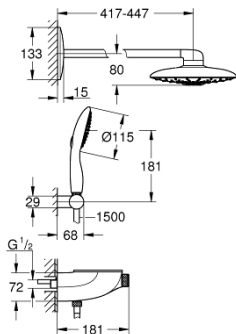

### PRODUCT DESCRIPTION

- Consisting of:
- exposed/concealed SmartControl thermostat
- allows change between:
- head shower Rainshower Duo 360 with horizontal 450 mm shower arm, spray plate chrome
- GROHE PureRain/GROHE Rain O2 spray\* and TrioMassage
- hand shower Power&Soul 115, spray plate white (27 671 LS0)
- hand shower wall holder (27 055)
- Silverflex shower hose 1.500 mm (28 364)
- **min. recommended pressure 1.5 bar**
- **GROHE DreamSpray** perfect spray pattern
- **GROHE StarLight** chrome finish
- **GROHE CoolTouch** prevents scalding on hot surfaces
- **GROHE TurboStat** compact cartridge with wax thermoelement
- **GROHE EcoJoy** technology for less water and perfect flow
- **GROHE SafeStop** safety button at 38°C
- ( calibration required )
- **GROHE SafeStop Plus** optional temperature limiter at 43°C included
- 
- **GROHE SmartControl** push for ON-OFF, turn for volume adjustment from EcoJoy to full flow
- **GROHE EasyReach** shower tray
- **SpeedClean** anti-limescale system
- **Inner WaterGuide** for a longer life
- **Twistfree** preventing the hose from twisting
- requires rough-in set 26 264 001 and concealed unit 26 449 000 – all to be ordered separately
- 
- \* to be decided during initial installation; factory default setting: GROHE PureRain