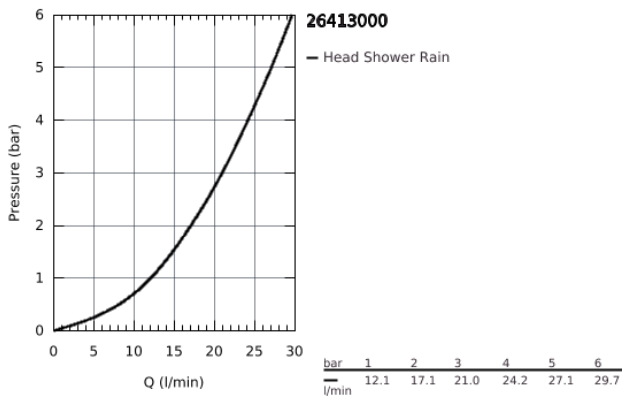

26 413 000 **NEW TEMPESTA HEAD SHOWER SET CEILING 142 MM, 1 SPRAY**

**PRODUCT DESCRIPTION**

- Consisting of:
- head shower Tempesta 210 (26 408)
- 1 spray pattern:
- Rain
- Rainshower shower arm ceiling 142 mm (28 724 000)
- **GROHE DreamSpray** perfect spray pattern
- **GROHE StarLight** chrome finish
- **SpeedClean** anti-limescale system
- **Inner WaterGuide** for a longer life
- **suitable for instantaneous heater**

26 413 000 **NEW TEMPESTA HEAD SHOWER SET CEILING 142 MM, 1 SPRAY**

## 26 413 000 NEW TEMPESTA HEAD SHOWER SET CEILING 142 MM, 1 SPRAY

**SPARE PARTS**, July 2016 – now

1: Fibre seal dia. Ø 18,5 x Ø 12 x 2 (Order-nr. 0138900M)

2: Strainer (Order-nr. 48007000)

3: Escutcheon (Order-nr. 11741000)