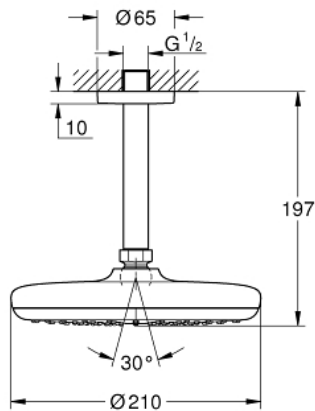

26 413 000 **NEW TEMPESTA HEAD SHOWER SET CEILING 142 MM, 1 SPRAY**

**PRODUCT DESCRIPTION**

- Consisting of:
- head shower Tempesta 210 (26 408)
- 1 spray pattern:
- Rain
- Rainshower shower arm ceiling 142 mm (28 724 000)
- **GROHE DreamSpray** perfect spray pattern
- **GROHE StarLight** chrome finish
- **SpeedClean** anti-limescale system
- **Inner WaterGuide** for a longer life
- **suitable for instantaneous heater**

26 413 000 **NEW TEMPESTA HEAD SHOWER SET CEILING 142 MM, 1 SPRAY**

## 26 413 000 NEW TEMPESTA HEAD SHOWER SET CEILING 142 MM, 1 SPRAY

**SPARE PARTS**, July 2016 – now

1: Fibre seal dia. Ø 18,5 x Ø 12 x 2 (Order-nr. 0138900M)

2: Strainer (Order-nr. 48007000)

3: Escutcheon (Order-nr. 11741000)