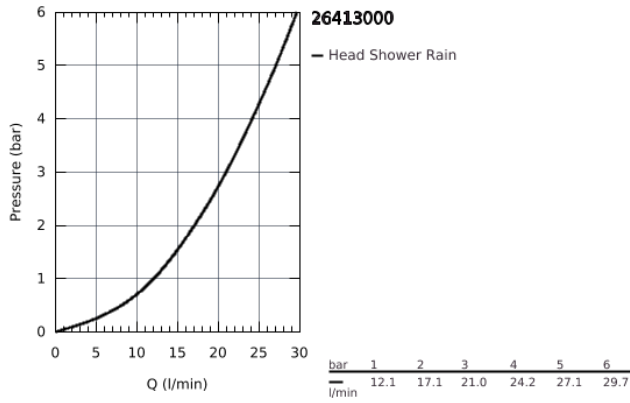

26 413 000 **NEW TEMPESTA HEAD SHOWER SET CEILING 142 MM, 1 SPRAY**

**PRODUCT DESCRIPTION**

- Consisting of:
- head shower Tempesta 210 (26 408)
- 1 spray pattern:
- Rain
- Rainshower shower arm ceiling 142 mm (28 724 000)
- **GROHE DreamSpray** perfect spray pattern
- **GROHE StarLight** chrome finish
- **SpeedClean** anti-limescale system
- **Inner WaterGuide** for a longer life
- **suitable for instantaneous heater**

26 413 000 **NEW TEMPESTA HEAD SHOWER SET CEILING 142 MM, 1 SPRAY**

## 26 413 000 NEW TEMPESTA HEAD SHOWER SET CEILING 142 MM, 1 SPRAY

**SPARE PARTS**, July 2016 – now

1: Fibre seal dia. Ø 18,5 x Ø 12 x 2 (Order-nr. 0138900M)

2: Strainer (Order-nr. 48007000)

3: Escutcheon (Order-nr. 11741000)