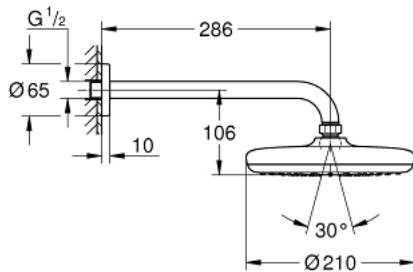

## 26 411 000 NEW TEMPESTA 100 HEAD SHOWER SET 286 MM, 1 SPRAY

### PRODUCT DESCRIPTION

- consists of:
- head shower Tempesta 210 (26 408)
- 1 spray:
- Rain
- shower arm Rainshower 286 mm (28 576)
- **GROHE DreamSpray** perfect spray pattern
- **GROHE StarLight** chrome finish
- **SpeedClean** anti-lime system
- **Inner WaterGuide** for a longer life
- suitable for instantaneous heater
- minimum pressure 1,0 bar

26 411 000 **NEW TEMPESTA 100 HEAD SHOWER SET 286 MM, 1 SPRAY**

**SPARE PARTS**

1: Fibre seal dia. 12x2 mm (Order-nr. 0138900M)

2: Dirt strainer (Order-nr. 48007000)

3: Escutcheon (Order-nr. 11741000)