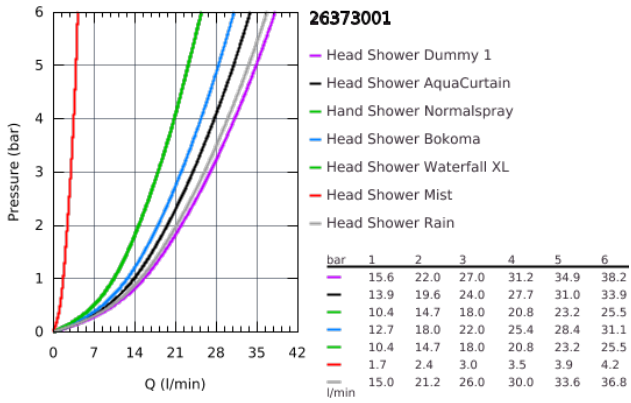

26 373 001 CEILING SHOWER 6+ SPRAYS WITH LIGHT