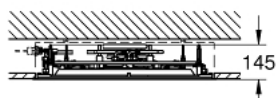

26 373 001 CEILING SHOWER 6+ SPRAYS WITH LIGHT

PRODUCT DESCRIPTION

- 1016 mm x 762 mm x 145 mm
- material: metal
- minimum flow rate 25 l/min
- min. recommended pressure 3.0 bar
- 1 x AquaCurtain
- 1 x Pure XL spray
- 1 x 2 mist spray
- 2 x GROHE PureRain spray 400 x 190 mm
- 2 x XL Waterfall (separately controlled)
- 1 x 4 Bokoma Spray with adjustment angle 20° and combinations
- full spectrum LED: soft light with changing rainbow colours
- individually adjustable: permanent lighting with colour selection
- power supply for light 12 V DC
- CE approved
- **SpeedClean** anti-limescale system
- **GROHE DreamSpray** perfect spray pattern
- **GROHE StarLight** finish
-
- requires rough-in set (26 376 001), F-digital Deluxe base unit box (26 376 000), Bluetooth unit (36 371 000) and various cable connections – all to be ordered separately due to individualised installation
-
- The ceiling construction must be appropriate for the static requirement of the product (total product weight > 70 kg). Ceiling shower has to be controlled by 8 outlets + 1 hand shower outlet and the performance of the waste must be of sufficient size (> 100 l/min). For detailed planning please see separate planning & installation guide before start.
-
- recommendation: configuration with Grohtherm SmartControl
 - 3 x Grohtherm SmartControl (29 126 000)
 - 3 x GROHE Rapido SmartBox (35 600 000)
 - 1 x Euphoria Cube Stick wall holder set 1 spray (26 405 000)
-
- this product contains built-in LED lamps, which cannot be changed: energy efficiency class: A++