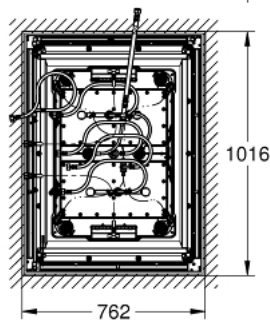

26 373 001 CEILING SHOWER 6+ SPRAYS WITH LIGHT

PRODUCT DESCRIPTION

- 1016 mm x 762 mm x 145 mm
- material: metal
- minimum flow rate 25 l/min
- min. recommended pressure 3.0 bar
- 1 x AquaCurtain
- 1 x Pure XL spray
- 1 x 2 mist spray
- 2 x GROHE PureRain spray 400 x 190 mm
- 2 x XL Waterfall (separately controlled)
- 1 x 4 Bokoma Spray with adjustment angle 20° and combinations
- full spectrum LED: soft light with changing rainbow colours
- individually adjustable: permanent lighting with colour selection
- power supply for light 12 V DC
- CE approved
- **SpeedClean** anti-limescale system
- **GROHE DreamSpray** perfect spray pattern
- **GROHE StarLight** finish
-
- requires rough-in set (26 376 001), F-digital Deluxe base unit box (26 376 000), Bluetooth unit (36 371 000) and various cable connections – all to be ordered separately due to individualised installation
-
- The ceiling construction must be appropriate for the static requirement of the product (total product weight > 70 kg). Ceiling shower has to be controlled by 8 outlets + 1 hand shower outlet and the performance of the waste must be of sufficient size (> 100 l/min). For detailed planning please see separate planning & installation guide before start.
-
- recommendation: configuration with Grohtherm SmartControl
 - 3 x Grohtherm SmartControl (29 126 000)
 - 3 x GROHE Rapido SmartBox (35 600 000)
 - 1 x Euphoria Cube Stick wall holder set 1 spray (26 405 000)
-
- this product contains built-in LED lamps, which cannot be changed: energy efficiency class: A++

26 373 001 CEILING SHOWER 6+ SPRAYS WITH LIGHT

26 373 001 CEILING SHOWER 6+ SPRAYS WITH LIGHT

SPARE PARTS, September 2016 – now

1: Strainer (Order-nr. 47135000)

2: Spray face (Order-nr. 48348000)