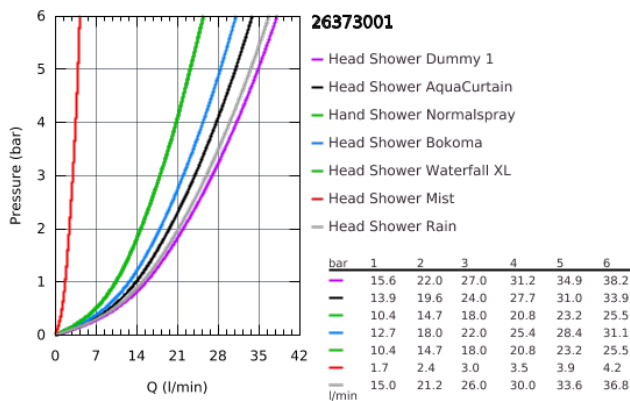

26 373 001 CEILING SHOWER 6+ SPRAYS WITH LIGHT

PRODUCT DESCRIPTION

- 1016 mm x 762 mm x 145 mm
- material: metal
- minimum flow rate 25 l/min
- min. recommended pressure 3.0 bar
- 1 x AquaCurtain
- 1 x Pure XL spray
- 1 x 2 mist spray
- 2 x GROHE PureRain spray 400 x 190 mm
- 2 x XL Waterfall (separately controlled)
- 1 x 4 Bokoma Spray with adjustment angle 20° and combinations
- full spectrum LED: soft light with changing rainbow colours
- individually adjustable: permanent lighting with colour selection
- power supply for light 12 V DC
- CE approved
- **SpeedClean** anti-limescale system
- **GROHE DreamSpray** perfect spray pattern
- **GROHE StarLight** finish
-
- requires rough-in set (26 376 001), F-digital Deluxe base unit box (26 376 000), Bluetooth unit (36 371 000) and various cable connections – all to be ordered separately due to individualised installation
-
- The ceiling construction must be appropriate for the static requirement of the product (total product weight > 70 kg). Ceiling shower has to be controlled by 8 outlets + 1 hand shower outlet and the performance of the waste must be of sufficient size (> 100 l/min). For detailed planning please see separate planning & installation guide before start.
-
- recommendation: configuration with Grohtherm SmartControl
 - 3 x Grohtherm SmartControl (29 126 000)
 - 3 x GROHE Rapido SmartBox (35 600 000)
 - 1 x Euphoria Cube Stick wall holder set 1 spray (26 405 000)
-
- this product contains built-in LED lamps, which cannot be changed: energy efficiency class: A++