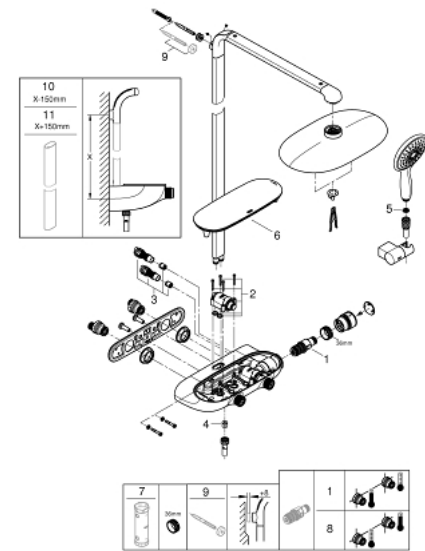

26 361 000 RAINSHOWER SMARTCONTROL SHOWER SYSTEM WITH THERMOSTAT FOR WALL MOUNTING

PRODUCT DESCRIPTION

- Consisting of:
 - horizontal 500 mm shower arm
 - exposed SmartControl thermostat
 - allows change between:
 - head shower Rainshower Mono 360, spray plate chrome
 - GROHE PureRain/GROHE Rain O2 spray*
 - Power&Soul 130 hand shower, spray plate white (27 673 LS0)
 - hand shower wall holder (27 055)
 - Silverflex shower hose 1750 mm (28 388 000)
- **min. recommended pressure 1.5 bar**
- **GROHE DreamSpray** perfect spray pattern
- **GROHE StarLight** chrome finish
- **GROHE CoolTouch** prevents scalding on hot surfaces
- **GROHE TurboStat** compact cartridge with wax thermoelement
- **GROHE EcoJoy** technology for less water and perfect flow
- **GROHE SafeStop** safety button at 38°C
(calibration required)
- **GROHE SafeStop Plus** optional temperature limiter at 43°C included
-
- **GROHE SmartControl** push for ON-OFF, turn for volume adjustment from EcoJoy to full flow
- **GROHE EasyReach** shower tray
- **SpeedClean** anti-limescale system
- **Inner WaterGuide** for a longer life
- suitable for instantaneous heaters from 18 kW/h
- **Twistfree** preventing the hose from twisting
- * to be decided during initial installation; factory default setting: GROHE PureRain

26 361 000 RAINSHOWER SMARTCONTROL SHOWER SYSTEM WITH THERMOSTAT FOR WALL MOUNTING

SPARE PARTS, October 2018 – now

- 1: Thermostatic compact cartridge 1/2" (Order-nr. 47439000)
 - 2: Cartridge (Order-nr. 48297000)
 - 3: Non-return valve (Order-nr. 4901000M)
 - 4: Non-return valve (Order-nr. 08565000)
 - 5: Strainer (Order-nr. 0700200M)
 - 6: cover (Order-nr. 48482000)
 - 7: Socket Spanner (Order-nr. 49059000)*
 - 8: GROHE TurboStat cartridge 1/2" (Order-nr. 47175000)*
 - 9: Spacer (Order-nr. 26385000)*
 - 10: Shower system pipe for retrofitting (Order-nr. 48349000)*
 - 11: Shower system pipe for retrofitting (Order-nr. 48350000)*
- * Optional accessories