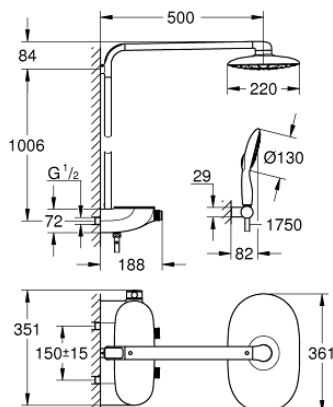

26 361 000 RAINSHOWER SMARTCONTROL SHOWER SYSTEM WITH THERMOSTAT FOR WALL MOUNTING

PRODUCT DESCRIPTION

- Consisting of:
 - horizontal 500 mm shower arm
 - exposed SmartControl thermostat
 - allows change between:
 - head shower Rainshower Mono 360, spray plate chrome
 - GROHE PureRain/GROHE Rain O2 spray*
 - Power&Soul 130 hand shower, spray plate white (27 673 LS0)
 - hand shower wall holder (27 055)
 - Silverflex shower hose 1750 mm (28 388 000)
- **min. recommended pressure 1.5 bar**
- **GROHE DreamSpray** perfect spray pattern
- **GROHE StarLight** chrome finish
- **GROHE CoolTouch** prevents scalding on hot surfaces
- **GROHE TurboStat** compact cartridge with wax thermoelement
- **GROHE EcoJoy** technology for less water and perfect flow
- **GROHE SafeStop** safety button at 38°C
(calibration required)
- **GROHE SafeStop Plus** optional temperature limiter at 43°C included
-
- **GROHE SmartControl** push for ON-OFF, turn for volume adjustment from EcoJoy to full flow
- **GROHE EasyReach** shower tray
- **SpeedClean** anti-limescale system
- **Inner WaterGuide** for a longer life
- suitable for instantaneous heaters from 18 kW/h
- **Twistfree** preventing the hose from twisting
- * to be decided during initial installation; factory default setting: GROHE PureRain

26 361 000 RAINSHOWER SMARTCONTROL SHOWER SYSTEM WITH THERMOSTAT FOR WALL MOUNTING

SPARE PARTS, October 2018 – now

- 1: Thermostatic compact cartridge 1/2" (Order-nr. 47439000)
 - 2: Cartridge (Order-nr. 48297000)
 - 3: Non-return valve (Order-nr. 4901000M)
 - 4: Non-return valve (Order-nr. 08565000)
 - 5: Strainer (Order-nr. 0700200M)
 - 6: cover (Order-nr. 48482000)
 - 7: Socket Spanner (Order-nr. 49059000)*
 - 8: GROHE TurboStat cartridge 1/2" (Order-nr. 47175000)*
 - 9: Spacer (Order-nr. 26385000)*
 - 10: Shower system pipe for retrofitting (Order-nr. 48349000)*
 - 11: Shower system pipe for retrofitting (Order-nr. 48350000)*
- * Optional accessories