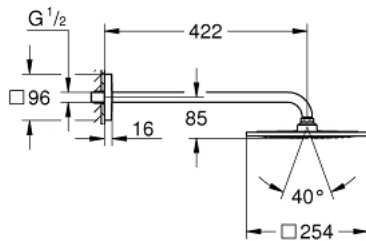

26 259 000 RAINSHOWER F-SERIES HEAD SHOWER SET 422 MM, 1 SPRAY

PRODUCT DESCRIPTION

- consists of:
- head shower Rainshower F-Series 10" (27 271 000)
- 1 spray:
- Rain
- Rainshower shower arm square 422 mm (26 145 000)
- **GROHE DreamSpray** perfect spray pattern
- **GROHE StarLight** chrome finish
- **SpeedClean** anti-lime system
- suitable for instantaneous heater

26 259 000 **RAINSHOWER F-SERIES HEAD SHOWER SET 422 MM, 1 SPRAY**

SPARE PARTS

1: Inlet valve assembly (Order-nr. 45933000)