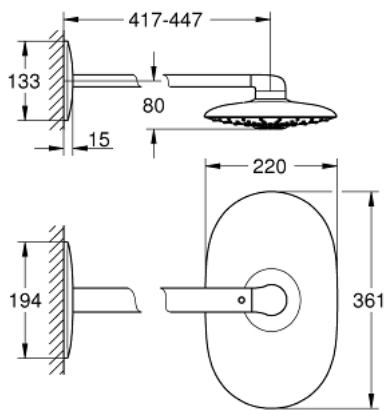

26 254 000 RAINSHOWER SMARTCONTROL HEAD SHOWER SET 450 MM, 2 SPRAYS

PRODUCT DESCRIPTION

- consisting of:
- head shower Rainshower Duo 360, spray plate chrome
- 2 spray patterns:
- GROHE PureRain/GROHE Rain O² spray* and TrioMassage
- horizontal 450 mm shower arm
- **GROHE DreamSpray** perfect spray pattern
- **GROHE StarLight** chrome finish
- **SpeedClean** anti-lime system
- **Inner WaterGuide** for a longer life
- requires rough-in set 26 264 001 – to be ordered separately
-
- * to be decided at first installation; factory default setting: GROHE PureRain

26 254 000 **RAINSHOWER SMARTCONTROL HEAD SHOWER SET 450 MM, 2 SPRAYS**

SPARE PARTS

1: Spray face (Order-nr. 48348000)