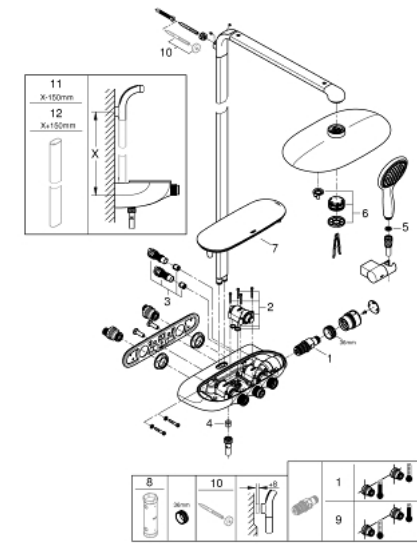

## 26 250 000 RAINSHOWER SMARTCONTROL SHOWER SYSTEM WITH THERMOSTAT FOR WALL MOUNTING

### PRODUCT DESCRIPTION

- consisting of:
  - horizontal 500 mm shower arm
  - exposed SmartControl thermostat
  - allows change between:
    - head shower Rainshower Duo 360, spray plate chrome
    - GROHE PureRain/GROHE Rain O<sup>2</sup> spray\* and TrioMassage
  - hand shower Power&Soul 115
  - hand shower wall holder (27 055)
  - Silverflex shower hose 1750 mm (28 388 000)
- **minimum flow rate 10 l/min.**
- **GROHE DreamSpray** perfect spray pattern
- **GROHE StarLight** chrome finish
- **GROHE CoolTouch** no risk of scalding
- **GROHE TurboStat** compact cartridge with wax thermoelement
- **GROHE EcoJoy** technology for less water and perfect flow
- **GROHE SafeStop** at 38°C
- **GROHE SafeStop Plus** optional temperature limiter at 43°C included
- 
- **SmartControl** push for ON-OFF, turn for volume adjustment from EcoJoy to Full Flow
- 
- **GROHE EasyReach** shower tray
- 
- **SpeedClean** anti-lime system
- **Inner WaterGuide** for a longer life
- **suitable for instantaneous heaters from 18 kW/h**
- **Twistfree** to prevent hose from twisting
- \* to be decided at first installation; factory default setting: GROHE PureRain
- In case of a 160 cc thermostat you need to purchase one of the following wall fixation sets for installation: 125356, 125357

### SPARE PARTS

- 1: Thermostatic compact cartridge 1/2" (Order-nr. 47439000)
  - 2: Cartridge (Order-nr. 48297000)
  - 3: Non-return valve (Order-nr. 4901000M)
  - 4: Non-return valve (Order-nr. 08565000)
  - 5: Dirt strainer (Order-nr. 0700200M)
  - 6: Spray face (Order-nr. 48348000)
  - 7: cover (Order-nr. 48482000)
  - 8: Socket spanner (Order-nr. 49059000)\*
  - 9: GROHE TurboStat cartridge 1/2" (Order-nr. 47175000)\*
  - 10: Compensation disc (Order-nr. 26385000)\*
  - 11: Shower system pipe for retrofitting (Order-nr. 48349000)\*
  - 12: Shower system pipe for retrofitting (Order-nr. 48350000)\*
- \* Optional accessories