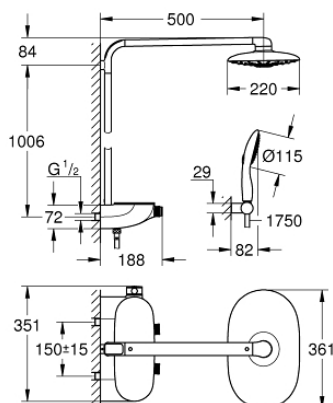

### PRODUCT DESCRIPTION

- consisting of:
  - horizontal 500 mm shower arm
  - exposed SmartControl thermostat
  - allows change between:
    - head shower Rainshower Duo 360, spray plate chrome
    - GROHE PureRain/GROHE Rain O<sup>2</sup> spray\* and TrioMassage
  - hand shower Power&Soul 115
  - hand shower wall holder (27 055)
  - Silverflex shower hose 1750 mm (28 388 000)
- **minimum flow rate 10 l/min.**
- **GROHE DreamSpray** perfect spray pattern
- **GROHE StarLight** chrome finish
- **GROHE CoolTouch** no risk of scalding
- **GROHE TurboStat** compact cartridge with wax thermoelement
- **GROHE EcoJoy** technology for less water and perfect flow
- **GROHE SafeStop** at 38°C
- **GROHE SafeStop Plus** optional temperature limiter at 43°C included
- 
- **SmartControl** push for ON-OFF, turn for volume adjustment from EcoJoy to Full Flow
- 
- **GROHE EasyReach** shower tray
- 
- **SpeedClean** anti-lime system
- **Inner WaterGuide** for a longer life
- **suitable for instantaneous heaters from 18 kW/h**
- **Twistfree** to prevent hose from twisting
- \* to be decided at first installation; factory default setting: GROHE PureRain
- In case of a 160 cc thermostat you need to purchase one of the following wall fixation sets for installation: 125356, 125357

### SPARE PARTS

- 1: Thermostatic compact cartridge 1/2" (Order-nr. 47439000)
  - 2: Cartridge (Order-nr. 48297000)
  - 3: Non-return valve (Order-nr. 4901000M)
  - 4: Non-return valve (Order-nr. 08565000)
  - 5: Dirt strainer (Order-nr. 0700200M)
  - 6: Spray face (Order-nr. 48348000)
  - 7: cover (Order-nr. 48482000)
  - 8: Socket spanner (Order-nr. 49059000)\*
  - 9: GROHE TurboStat cartridge 1/2" (Order-nr. 47175000)\*
  - 10: Compensation disc (Order-nr. 26385000)\*
  - 11: Shower system pipe for retrofitting (Order-nr. 48349000)\*
  - 12: Shower system pipe for retrofitting (Order-nr. 48350000)\*
- \* Optional accessories