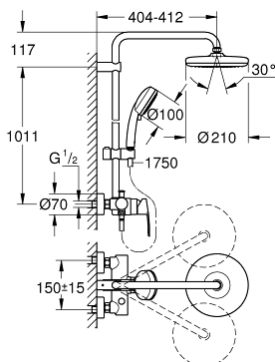

26 224 001 NEW TEMPESTA COSMOPOLITAN SYSTEM SHOWER SYSTEM WITH SINGLE LEVER MIXER FOR WALL MOUNTING

PRODUCT DESCRIPTION

- consists of:
 - Horizontal 45° swivable 400mm shower arm
 - Exposed single-lever shower mixer with diverter
- allows change between:
 - head shower Tempesta 210 (26 408)
 - spray pattern: Rain
 - with ball joint
 - angle of rotation $\pm 15^\circ$
 - hand shower Tempesta Cosmopolitan 100 (27 571)
 - 2 adjustable sprays
 - Rain, Jet
 - adjustable in height with gliding element
- Rotaflex shower hose 1750 mm 1/2" x 1/2" 28 410
- **GROHE SilkMove** 46 mm ceramic cartridge
- **GROHE DreamSpray** perfect spray pattern
- **GROHE StarLight** chrome finish
- **SpeedClean** anti-lime system
- **Inner WaterGuide** for a longer life
- **Twistfree**
 - (to prevent hose from twisting)
- suitable for instantaneous heaters
 - (min. 19 kW/h)
- minimum flow rate 7 l/min.

26 224 001 NEW TEMPESTA COSMOPOLITAN SYSTEM SHOWER SYSTEM WITH SINGLE LEVER MIXER FOR WALL MOUNTING

UNITS PER PACKAGE

- 1: Lever (Order-nr. 46726000)
 - 2: Shield (Order-nr. 46025000)
 - 3: Cartridge (Order-nr. 46048000)
 - 4: Diverter knob (Order-nr. 65648000)
 - 5: Diverter (Order-nr. 65655000)
 - 6: Non-return valve (Order-nr. 08565000)
 - 7: Screw joint (Order-nr. 45044000)
 - 8: S-union (Order-nr. 12662000)
 - 9: Sliding piece (Order-nr. 12140000)
 - 10: Dirt strainer (Order-nr. 0700200M)
 - 11: Outlet shower holder (Order-nr. 48423000)
 - 12: Fibre seal dia. 12x2 mm (Order-nr. 0138900M)
 - 13: Dirt strainer (Order-nr. 48007000)
 - 14: Shower system pipe for retrofitting (Order-nr. 48053000)*
 - 15: Shower system pipe for retrofitting (Order-nr. 48054000)*
 - 16: Special spanner (Order-nr. 19377000)*
 - 17: Temperature limiter (Order-nr. 46375000)*
- * Optional accessories