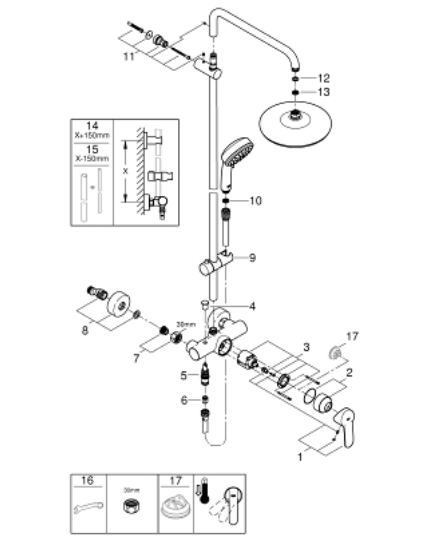

26 224 001 NEW TEMPESTA COSMOPOLITAN SYSTEM SHOWER SYSTEM WITH SINGLE LEVER MIXER FOR WALL MOUNTING

PRODUCT DESCRIPTION

- consists of:
 - Horizontal 45° swivable 400mm shower arm
 - Exposed single-lever shower mixer with diverter
- allows change between:
 - head shower Tempesta 210 (26 408)
 - spray pattern: Rain
 - with ball joint
 - angle of rotation $\pm 15^\circ$
 - hand shower Tempesta Cosmopolitan 100 (27 571)
 - 2 adjustable sprays
 - Rain, Jet
 - adjustable in height with gliding element
- Rotaflex shower hose 1750 mm 1/2" x 1/2" 28 410
- **GROHE SilkMove** 46 mm ceramic cartridge
- **GROHE DreamSpray** perfect spray pattern
- **GROHE StarLight** chrome finish
- **SpeedClean** anti-lime system
- **Inner WaterGuide** for a longer life
- **Twistfree**
 - (to prevent hose from twisting)
- suitable for instantaneous heaters
 - (min. 19 kW/h)
- minimum flow rate 7 l/min.

26 224 001 NEW TEMPESTA COSMOPOLITAN SYSTEM SHOWER SYSTEM WITH SINGLE LEVER MIXER FOR WALL MOUNTING

UNITS PER PACKAGE

- 1: Lever (Order-nr. 46726000)
 - 2: Shield (Order-nr. 46025000)
 - 3: Cartridge (Order-nr. 46048000)
 - 4: Diverter knob (Order-nr. 65648000)
 - 5: Diverter (Order-nr. 65655000)
 - 6: Non-return valve (Order-nr. 08565000)
 - 7: Screw joint (Order-nr. 45044000)
 - 8: S-union (Order-nr. 12662000)
 - 9: Sliding piece (Order-nr. 12140000)
 - 10: Dirt strainer (Order-nr. 0700200M)
 - 11: Outlet shower holder (Order-nr. 48423000)
 - 12: Fibre seal dia. 12x2 mm (Order-nr. 0138900M)
 - 13: Dirt strainer (Order-nr. 48007000)
 - 14: Shower system pipe for retrofitting (Order-nr. 48053000)*
 - 15: Shower system pipe for retrofitting (Order-nr. 48054000)*
 - 16: Special spanner (Order-nr. 19377000)*
 - 17: Temperature limiter (Order-nr. 46375000)*
- * Optional accessories